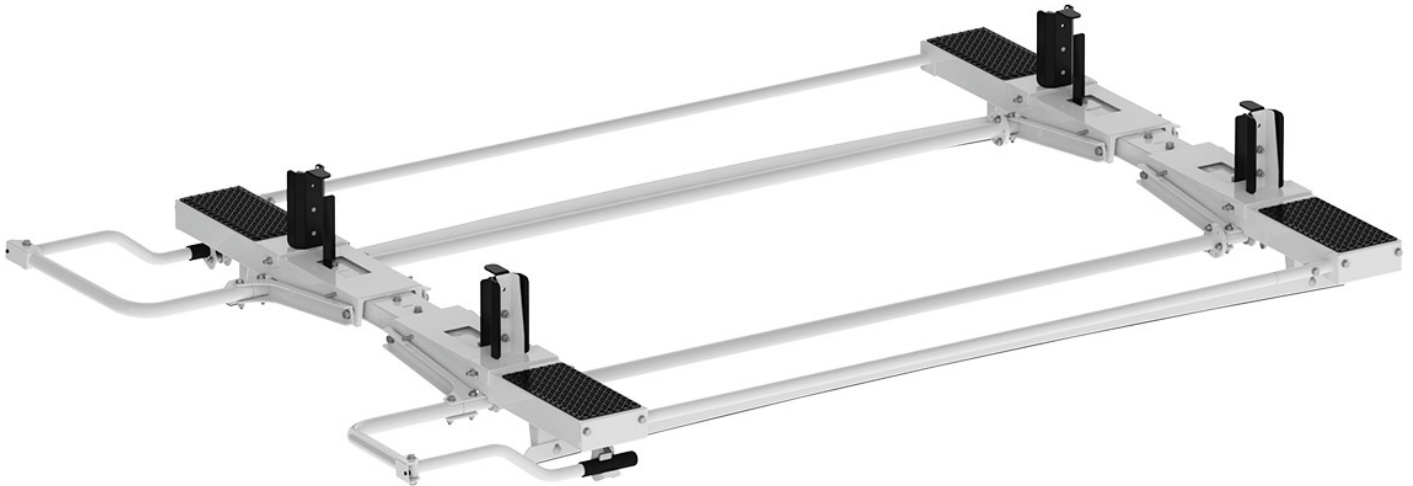

## **DROP DOWN LADDER RACK KIT - DOUBLE - NV200**

---

**Part # : 4NCSDD**

## **Drop Down Ladder Rack Kit - Double - NV200**

### **Includes:**

- Rack bows
- Passenger side drop down mechanism
- Drivers side drop down mechanism
- Mount Kit

### **Features:**

- Adjustable clamps firmly secure ladder to rack
- Quick & easy to assemble and install
- Rung grips are adjustable to secure extension ladders of all sizes.
- Rugged crossbows are low over van roof to reduce overall vehicle height and to facilitate loading and unloading.
- Zinc epoxy primed for superior rust resistance.
- Chip resistant powder coat finish.
- Holman Warranty