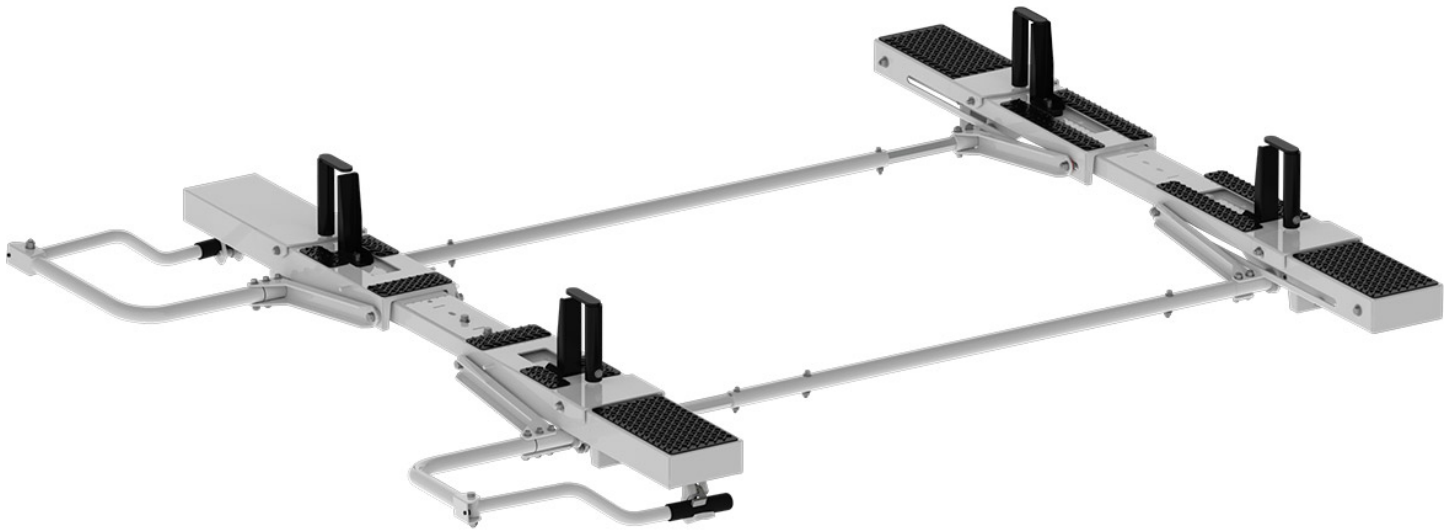

DROP DOWN LADDER RACK KIT - DOUBLE - 8' MOST COMMERCIAL CAPS

Part # : 4C8ADD

Drop Down HD Aluminum Ladder Rack Kit - Double - 8' Most Commercial Caps.

Includes:

- Rack bows
- Passenger side drop down mechanism
- Driver side mechanism
- Mount Kit

Features:

- Quick & easy to assemble and install
- Rust free heavy duty aluminum
- Adjustable clamps firmly secure ladder to rack
- PLEASE NOTE: This rack only lowers in the rear and not in the front.
- Rung grips are adjustable to secure extension ladders of all sizes.
- Rugged crossbows are low over van roof to reduce overall vehicle height and to facilitate loading and unloading.

- Chip resistant white powder coat finish.
- Holman Warranty

Vehicle Fit:

Most 8' Commercial Truck Caps

PACKAGE INCLUDES

ITEM	DESCRIPTION	QTY
4A943	Drop Down HD Aluminum Ladder Rack - Driver Side Mechanism - (Add to 4A934)	1
4A934	Drop Down HD Aluminum Ladder Rack - Single - Trucks w/ Cap	1
408SC	Mount Kit - Truck Cap Clamp & Lock and Drop Down Ladder Racks	1