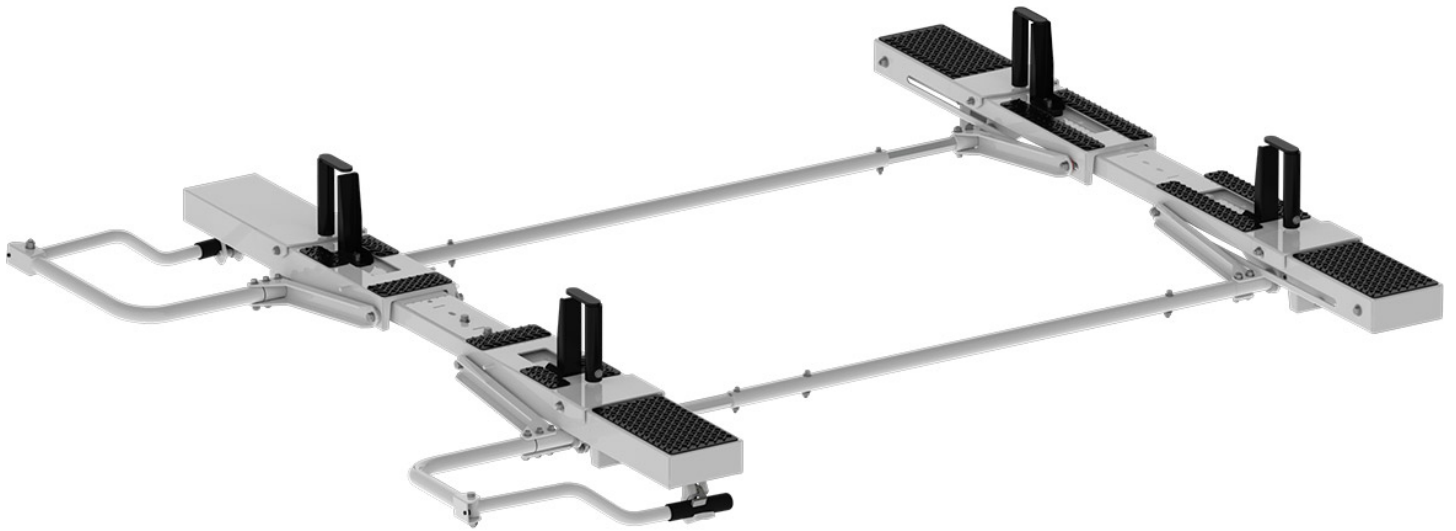

DROP DOWN LADDER RACK KIT - DOUBLE - 8' MOST COMMERCIAL CAPS

Part # : 4C8ADD

Drop Down HD Aluminum Ladder Rack Kit - Double - 8' Most Commercial Caps

Includes:

- Rack bows
- Passenger side drop down mechanism
- Driver side mechanism
- Mount Kit

Features:

- Quick & easy to assemble and install
- Rust free heavy duty aluminum
- Adjustable clamps firmly secure ladder to rack
- Rung grips are adjustable to secure extension ladders of all sizes.
- Rugged crossbows are low over van roof to reduce overall vehicle height and to facilitate loading and unloading.
- Chip resistant white powder coat finish.
- Holman Warranty

Vehicle Fit:

Most 8' Commercial Truck Caps

PACKAGE INCLUDES

ITEM	DESCRIPTION	QTY
4A943	Drop Down HD Aluminum Ladder Rack - Driver Side Mechanism - (Add to 4A934)	1
4A934	Drop Down HD Aluminum Ladder Rack - Single - Trucks w/ Cap	1
408SC	Mount Kit - Truck Cap Clamp & Lock and Drop Down Ladder Racks	1