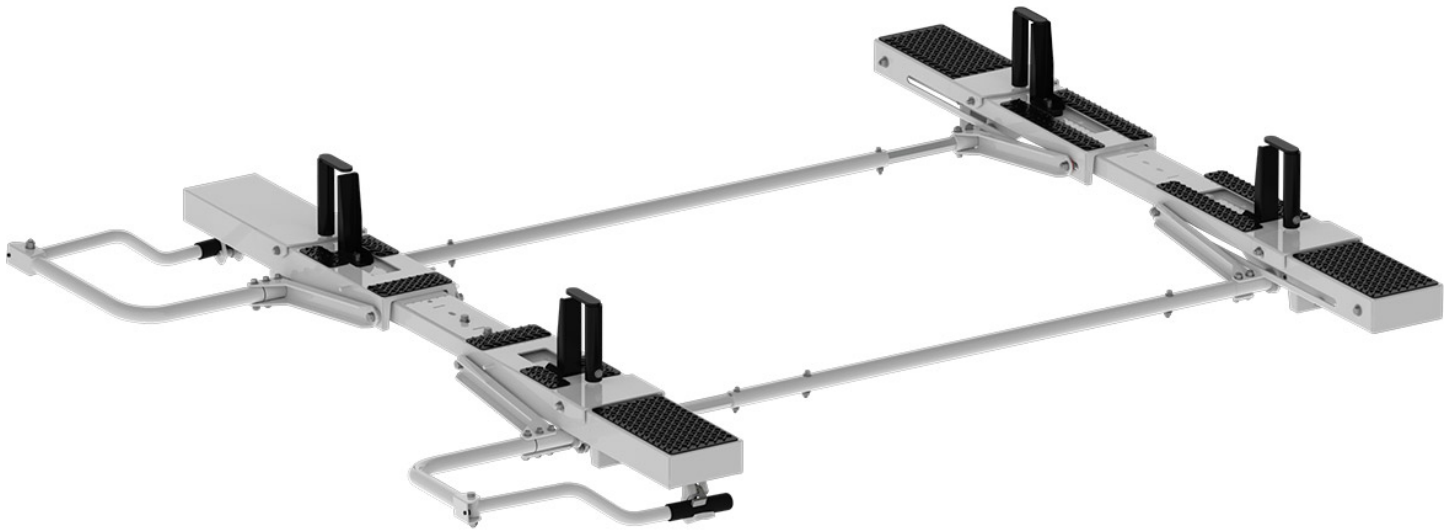

## **DROP DOWN LADDER RACK KIT - DOUBLE - 6.5' MOST COMMERCIAL CAPS**

---

**Part # : 4C6ADD**

### **Drop Down HD Aluminum Ladder Rack Kit - Double - 6.5' Most Commercial Caps.**

#### **Features:**

- Quick & easy to assemble and install
- Rust free heavy duty aluminum
- Adjustable clamps firmly secure ladder to rack
- PLEASE NOTE: This rack only lowers in the rear and not in the front.
- Rung grips are adjustable to secure extension ladders of all sizes.
- Rugged crossbows are low over van roof to reduce overall vehicle height and to facilitate loading and unloading.

## Vehicle Fit:

Most 6.5' Commercial Truck Caps