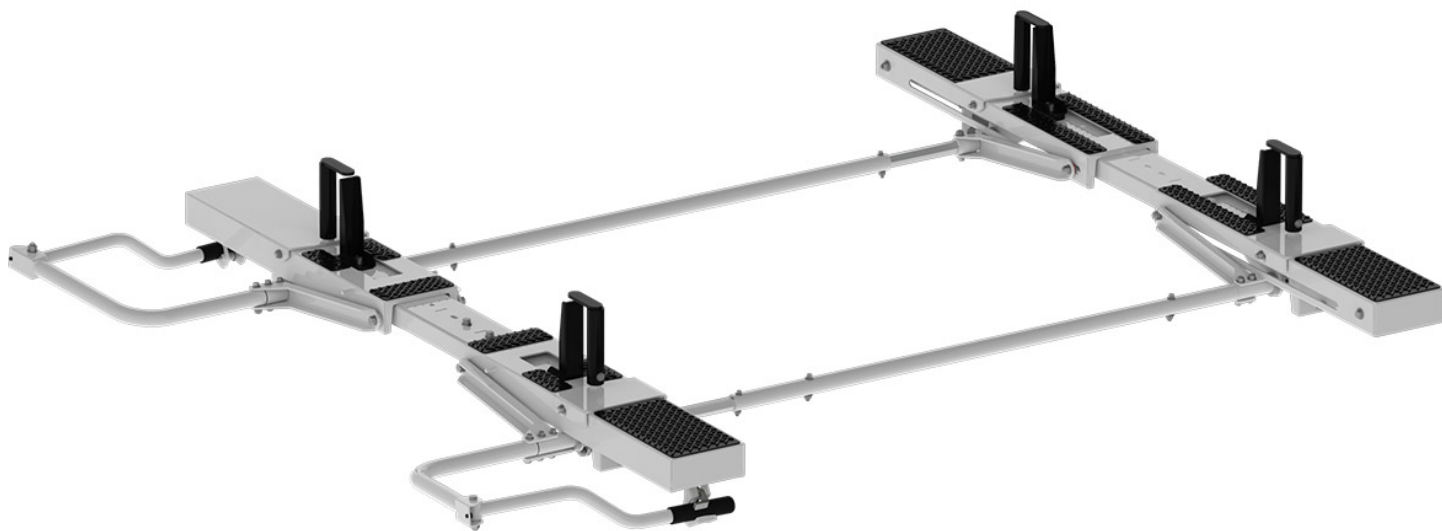

DROP DOWN LADDER RACK KIT - DOUBLE - 6.5' MOST COMMERCIAL CAPS

Part # : 4C6ADD

Put your ladders within reach!

Our drop down ladder racks make it easy to load and unload your ladders with just a grab of a handle. This kit included rack, mechanism and mount kit.

PACKAGE INCLUDES

ITEM	DESCRIPTION	QTY
4A943	Drop Down HD Aluminum Ladder Rack - Driver Side Mechanism - (Add to 4A934)	1
4A934	Drop Down HD Aluminum Ladder Rack - Single - Trucks w/ Cap	1
408SC	Mount Kit - Truck Cap Clamp & Lock and Drop Down Ladder Racks	1