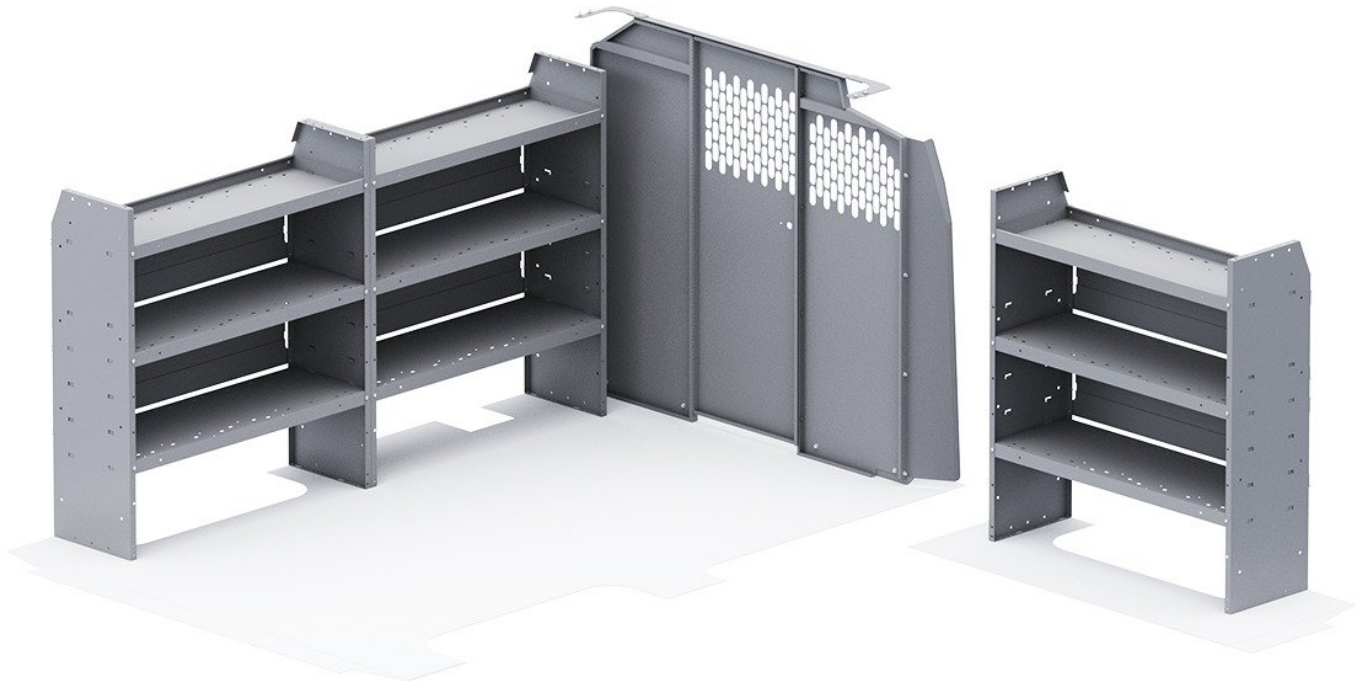

QUICK PACKAGE GO - GM 135" WB

Part # : FFG-GMS

CUSTOMIZE TO THE WAY YOU WORK

BUILT TO WORK LIKE YOU DO

Holman Van Interior Packages take the guess work out of where to begin uplifting your cargo van. With our strong easily adjustable shelving, partitions and accessories, our van packages have everything you need to put your van to work. Our professional designers and product engineers have created customized van packages for specific service categories to help you easily outfit a van based on input from experienced industry tradesmen.

- **Strong** - Holman shelves are built to last using the strongest steel and aluminum available.
- **Customizable** - Build and configure your interior your way. With options and accessories, your van will work how you want it to work.
- **Organized** - Nothing is more frustrating than not being able to find what you need. Our interior organizers will keep everything in it's place. Securely.
- **Guaranteed** - Holman Warranty

PACKAGE INCLUDES

ITEM	DESCRIPTION	QTY
40640	Partition - Perforated - Transit & NV Low Roof, GM, Metris	1
48420	Shelf Unit - 42" W x 46" H x 14" D	3
406GM	Partition Wing Kit - GM	1