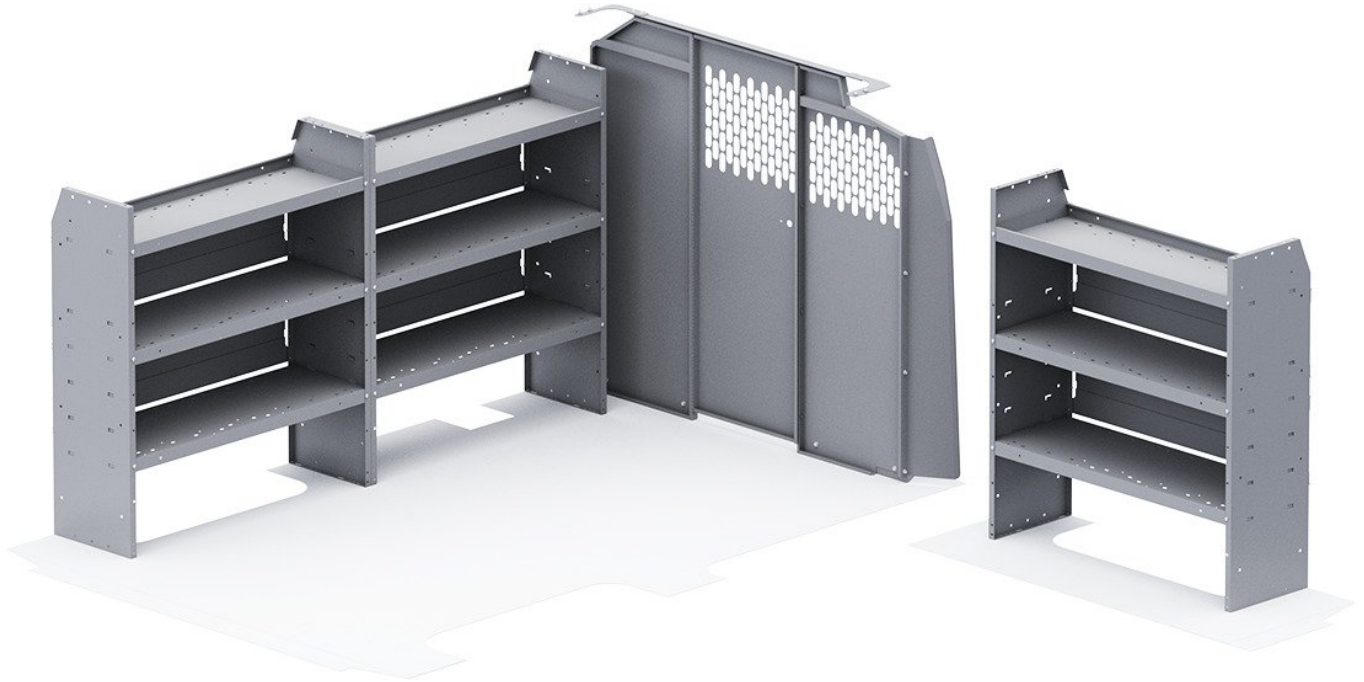

QUICK PACKAGE GO - GM 135" WB

Part # : FFG-GMS

CUSTOMIZE TO THE WAY YOU WORK

BUILT TO WORK LIKE YOU DO

Holman Van Interior Packages take the guess work out of where to begin uplifting your cargo van. With our strong easily adjustable shelving, partitions and accessories, our van packages have everything you need to put your van to work. Our professional designers and product engineers have created customized van packages for specific service categories to help you easily outfit a van based on input from experienced industry tradesmen.

- **Strong** - Holman shelves are built to last using the strongest steel and aluminum available.
- **Customizable** - Build and configure your interior your way. With options and accessories, your van will work how you want it to work.
- **Organized** - Nothing is more frustrating than not being able to find what you need. Our interior organizers will keep everything in it's place. Securely.
- **Guaranteed** - Holman Warranty

PACKAGE INCLUDES

ITEM	DESCRIPTION	QTY
40640	Partition - Perforated - Transit & NV Low Roof, GM, Metris	1
48420	Shelf Unit - 42" W x 46" H x 14" D	3
406GM	Partition Wing Kit - GM	1