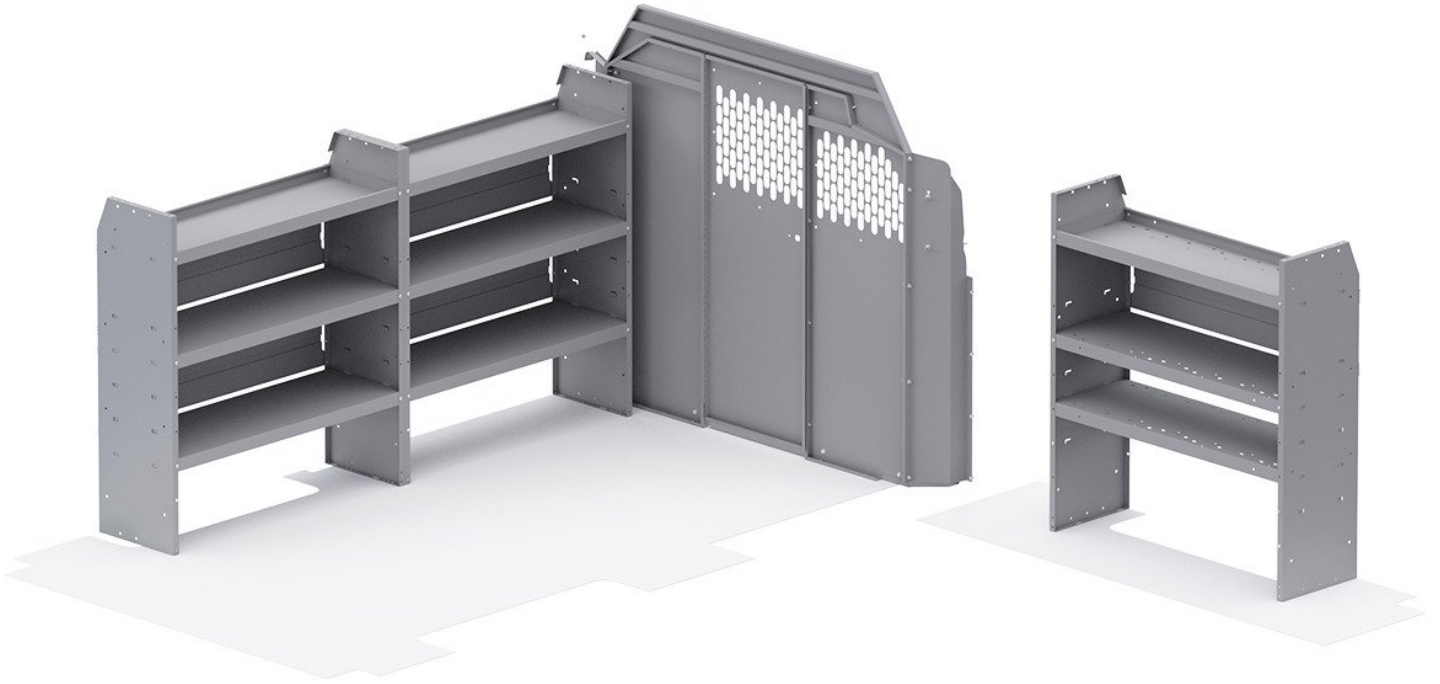

QUICK PACKAGE GO - TRANSIT 130" WB LOW ROOF

Part # : FFG-TRL

BUILT TO WORK LIKE YOU DO

Holman Van Interior Packages take the guess work out of where to begin uplifting your cargo van. With our strong easily adjustable shelving, partitions and accessories, our van packages have everything you need to put your van to work. Our professional designers and product engineers have created customized van packages for specific service categories to help you easily outfit a van based on input from experienced industry tradesmen.

- **Strong** - Holman shelves are built to last using the strongest steel and aluminum available.
- **Customizable** - Build and configure your interior your way. With options and accessories, your van will work how you want it to work.
- **Organized** - Nothing is more frustrating than not being able to find what you need. Our interior organizers will keep everything in it's place. Securely.
- **Guaranteed** - Holman Warranty

PACKAGE INCLUDES

ITEM	DESCRIPTION	QTY
40640	Partition - Perforated - Transit & NV Low Roof, GM, Metris	1
40649TL	Partition Wing Kit - Transit Low Roof	1
48420	Shelf Unit - 42" W x 46" H x 14" D	3