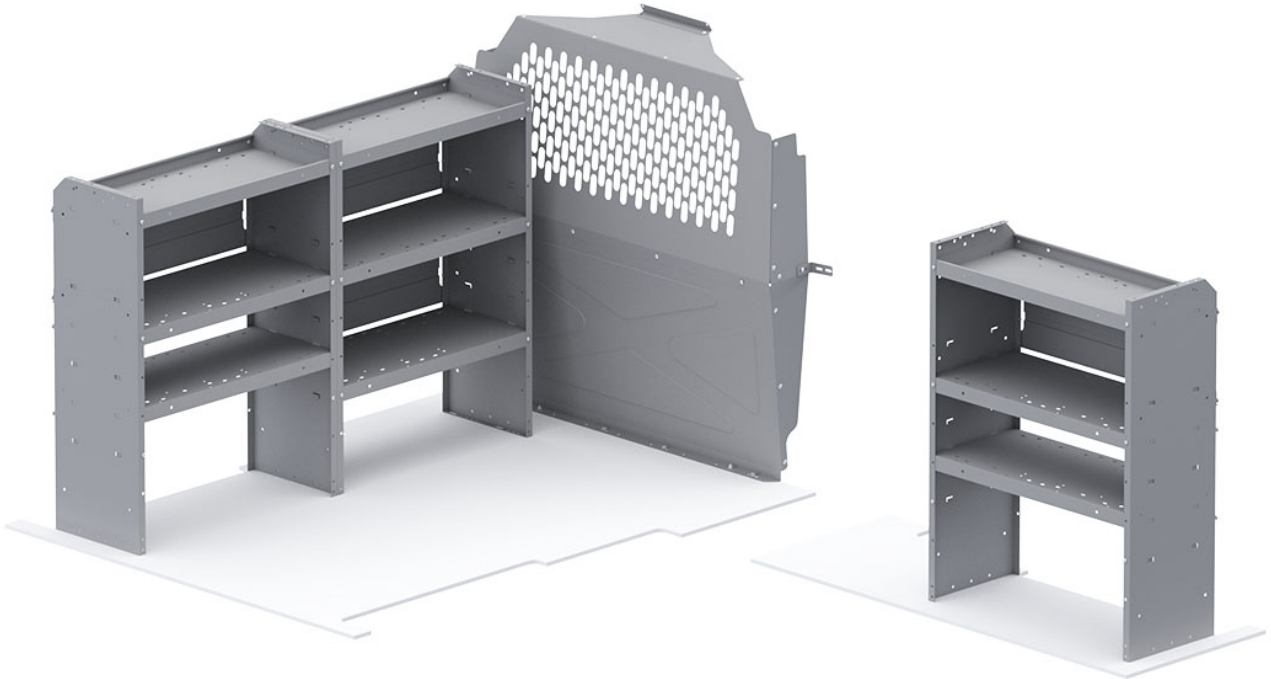

## QUICK PACKAGE GO - PROMASTER CITY

---

Part # : FFG-PCL

## BUILT TO WORK LIKE YOU DO

Holman Van Interior Packages take the guess work out of where to begin uplifting your cargo van. With our strong easily adjustable shelving, partitions and accessories, our van packages have everything you need to put your van to work. Our professional designers and product engineers have created customized van packages for specific service categories to help you easily outfit a van based on input from experienced industry tradesmen.

- **Strong** - Holman shelves are built to last using the strongest steel and aluminum available.
- **Customizable** - Build and configure your interior your way. With options and accessories, your van will work how you want it to work.
- **Organized** - Nothing is more frustrating than not being able to find what you need. Our interior organizers will keep everything in it's place. Securely.
- **Guaranteed** - Holman Warranty

**PACKAGE INCLUDES**

<b>ITEM</b>	<b>DESCRIPTION</b>	<b>QTY</b>
40670	Partition - Perforated - Compact Vans	1
4832L	Shelf Unit - 32" W x 43" H x 14" D	3
48301PC	Shelf Mount Kit - ProMaster City - Use with 4832L	2