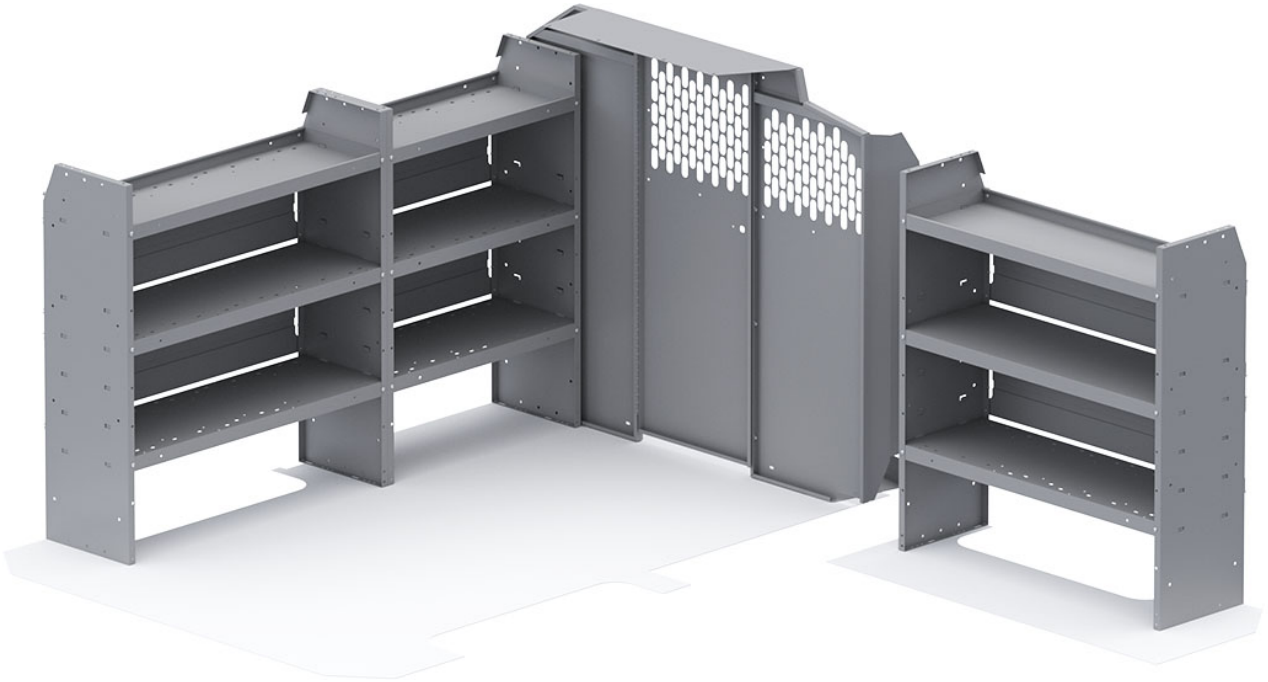

QUICK PACKAGE GO - METRIS 126" WB

Part # : FFG-MES

CUSTOMIZE TO THE WAY YOU WORK

BUILT TO WORK LIKE YOU DO

Holman Van Interior Packages take the guess work out of where to begin uplifting your cargo van. With our strong easily adjustable shelving, partitions and accessories, our van packages have everything you need to put your van to work. Our professional designers and product engineers have created customized van packages for specific service categories to help you easily outfit a van based on input from experienced industry tradesmen.

- **Strong** - Holman shelves are built to last using the strongest steel and aluminum available.
- **Customizable** - Build and configure your interior your way. With options and accessories, your van will work how you want it to work.
- **Organized** - Nothing is more frustrating than not being able to find what you need. Our interior organizers will keep everything in it's place. Securely.
- **Guaranteed** - Holman Warranty

PACKAGE INCLUDES

ITEM	DESCRIPTION	QTY
48420	Shelf Unit - 42" W x 46" H x 14" D	2
48320	Shelf Unit - 32" W x 46" H x 14" D	1
40640	Partition - Perforated - Transit & NV Low Roof, GM, Metris	1
4064M	Partition Wing Kit - Metris	1