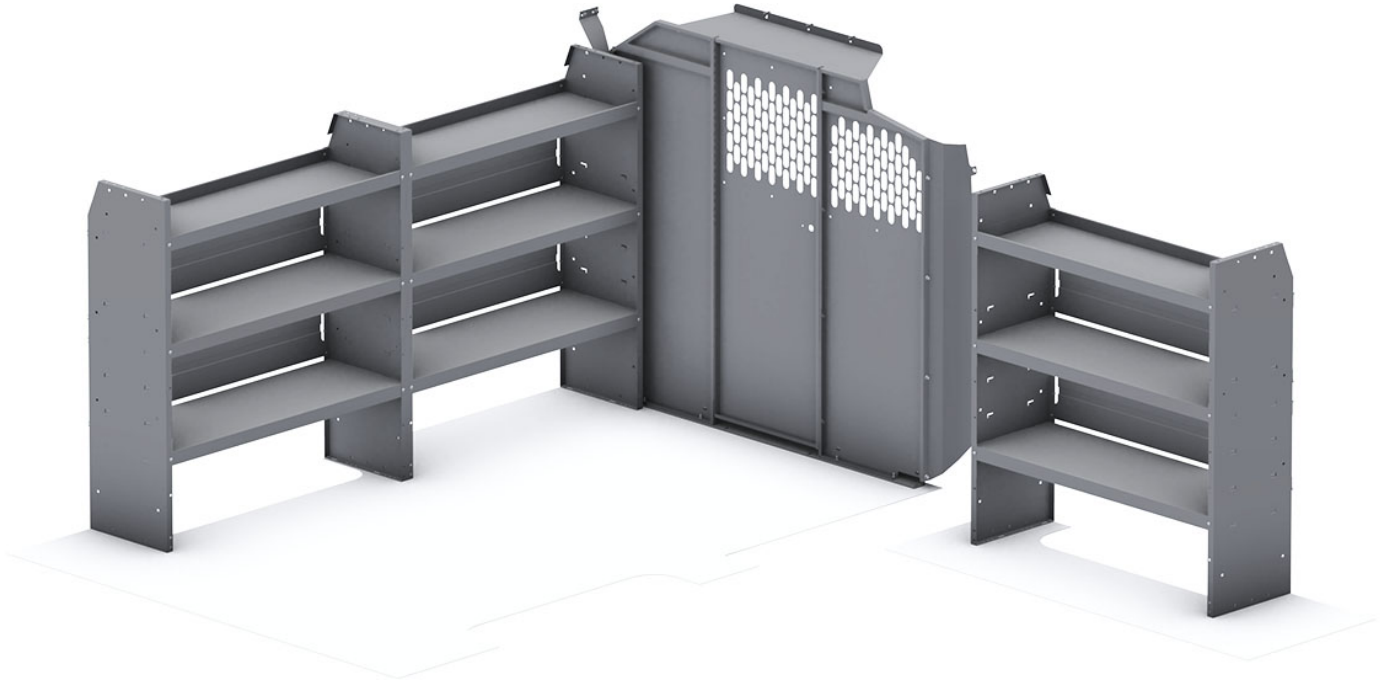

QUICK PACKAGE GO - NV STANDARD ROOF

Part # : FFG-NVL

BUILT TO WORK LIKE YOU DO

Holman Van Interior Packages take the guess work out of where to begin uplifting your cargo van. With our strong easily adjustable shelving, partitions and accessories, our van packages have everything you need to put your van to work. Our professional designers and product engineers have created customized van packages for specific service categories to help you easily outfit a van based on input from experienced industry tradesmen.

- **Strong** - Holman shelves are built to last using the strongest steel and aluminum available.
- **Customizable** - Build and configure your interior your way. With options and accessories, your van will work how you want it to work.
- **Organized** - Nothing is more frustrating than not being able to find what you need. Our interior organizers will keep everything in it's place. Securely.
- **Guaranteed** - Holman Warranty

PACKAGE INCLUDES

ITEM	DESCRIPTION	QTY
40640	Partition - Perforated - Transit & NV Low Roof, GM, Metris	1
48420	Shelf Unit - 42" W x 46" H x 14" D	3
406NL	Partition Wing Kit - NV Low Roof	1