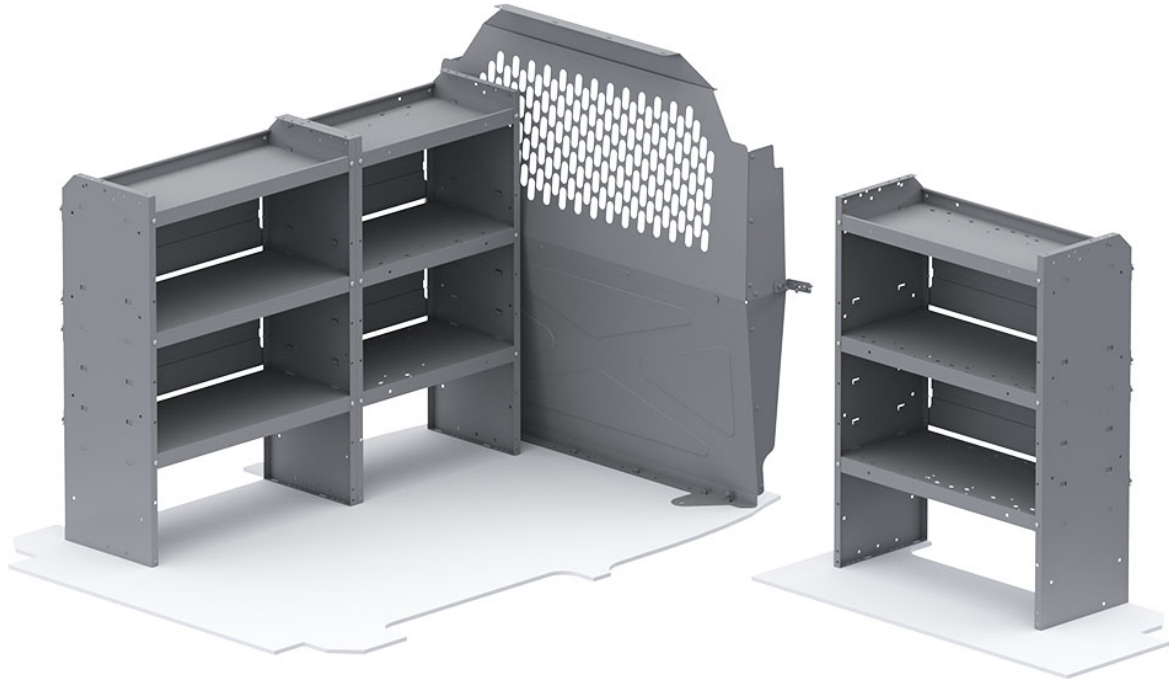

**QUICK PACKAGE GO - NV200**

---

**Part # : FFG-NV2**

## BUILT TO WORK LIKE YOU DO

Holman Van Interior Packages take the guess work out of where to begin uplifting your cargo van. With our strong easily adjustable shelving, partitions and accessories, our van packages have everything you need to put your van to work. Our professional designers and product engineers have created customized van packages for specific service categories to help you easily outfit a van based on input from experienced industry tradesmen.

- **Strong** - Holman shelves are built to last using the strongest steel and aluminum available.
- **Customizable** - Build and configure your interior your way. With options and accessories, your van will work how you want it to work.
- **Organized** - Nothing is more frustrating than not being able to find what you need. Our interior organizers will keep everything in it's place. Securely.
- **Guaranteed** - Holman Warranty

**PACKAGE INCLUDES**

<b>ITEM</b>	<b>DESCRIPTION</b>	<b>QTY</b>
48301NC	Shelf Mount Kit - NV200 - Use with 4832L	2
40670	Partition - Perforated - Compact Vans	1
4826L	Shelf Unit - 26" W x 43" H x 14" D	1
4832L	Shelf Unit - 32" W x 43" H x 14" D	2