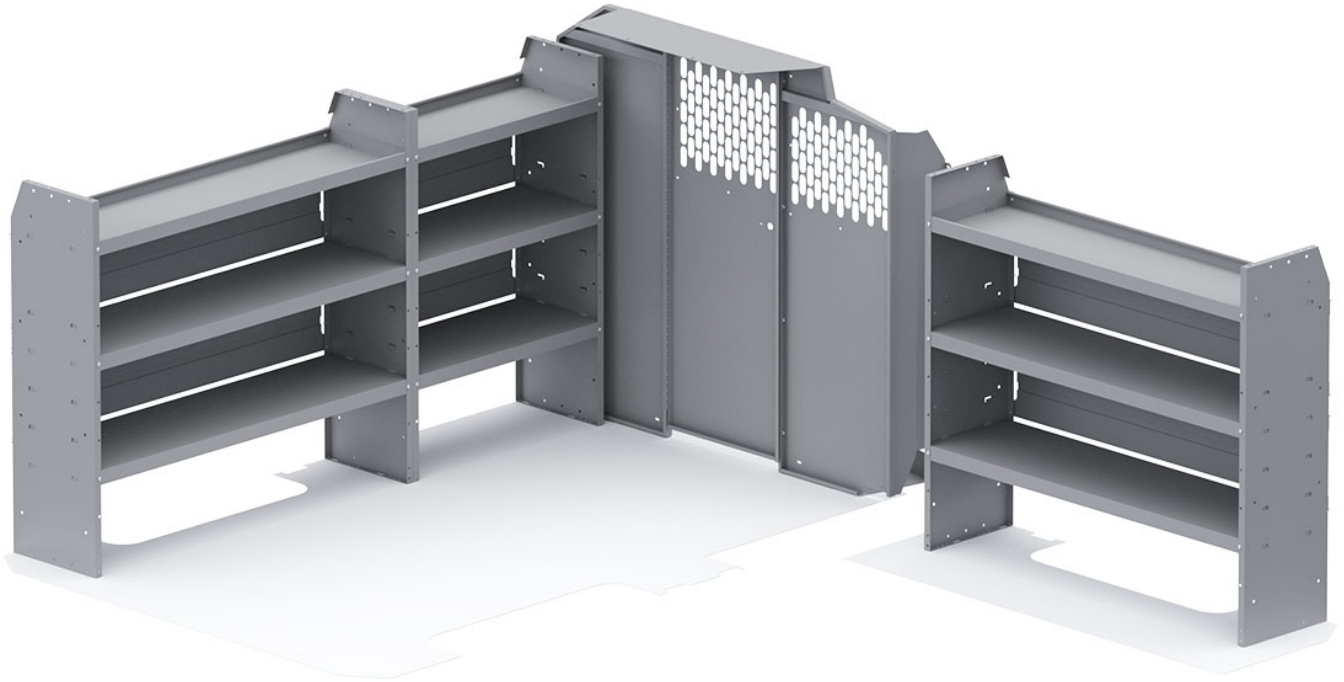

QUICK PACKAGE GO - METRIS 135" WB

Part # : FFG-MEL

BUILT TO WORK LIKE YOU DO

Holman Van Interior Packages take the guess work out of where to begin uplifting your cargo van. With our strong easily adjustable shelving, partitions and accessories, our van packages have everything you need to put your van to work. Our professional designers and product engineers have created customized van packages for specific service categories to help you easily outfit a van based on input from experienced industry tradesmen.

- **Strong** - Holman shelves are built to last using the strongest steel and aluminum available.
- **Customizable** - Build and configure your interior your way. With options and accessories, your van will work how you want it to work.
- **Organized** - Nothing is more frustrating than not being able to find what you need. Our interior organizers will keep everything in it's place. Securely.
- **Guaranteed** - Holman Warranty

PACKAGE INCLUDES

ITEM	DESCRIPTION	QTY
48320	Shelf Unit - 32" W x 46" H x 14" D	1
48520	Shelf Unit - 52" W x 46" H x 14" D	2
40640	Partition - Perforated - Transit & NV Low Roof, GM, Metris	1
4064M	Partition Wing Kit - Metris	1