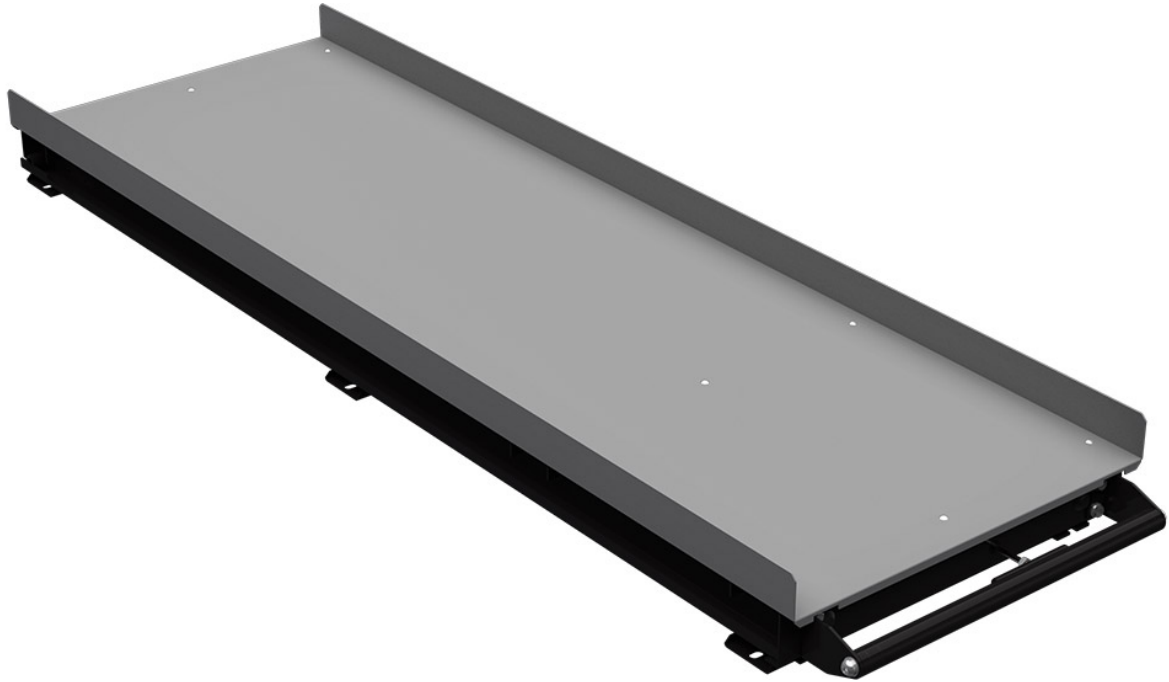

## **CARGO SLIDE - SMALL - 58" L X 18" W - 46" EXTENSION**

---

**Part # : 40485**

### **Kargo Slide - Small**

The Kargo Slide is a sliding surface that can be installed on the floor of all full-sized vans. Shelf units, lockers, and other van interior equipment can be mounted to the slide to allow for easy access. The slide can be installed against the partition of the van to allow slide access out the side door of the van, or at the rear of the van to allow easy access to equipment without entering the vehicle.

### **Features and Benefits:**

- Mounts to floor of a van to increase accessibility to equipment, tools or materials
- 58" x 18-5/8" mounting surface
- Width is wide enough to hold Holman shelving and cabinet accessories
- Slides out 46" for accessibility outside of the van
- 400lb load rating
- Dimensions: 60.5 x 18.5 x 5.5 in