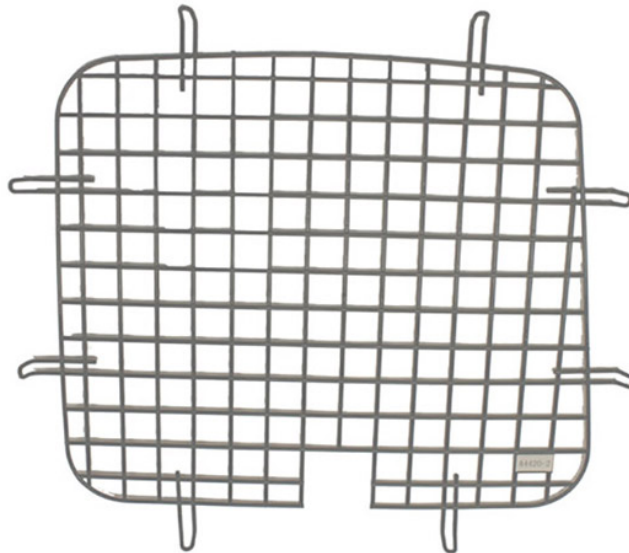

WINDOW SCREEN - PASSENGER SIDE SLIDING DOOR - 2014+ 105" TRANSIT CONNECT

Part # : 4070TC

Image is approximation of actual screen.

Window Screen - Passenger Side Sliding Door - 2014+ 105" Transit Connect

Security window screens add another layer of security to protect your valuables. Window screens are coated with a gray powder coat finish. These window screens are easy to assemble and come with all the hardware needed to install them.

Features:

- Strong 7 gauge wire frame and grid
- Powder coated no-glare matte gray
- Steel construction
- Holman Warranty

Vehicle Fit:

Ford Transit Connect