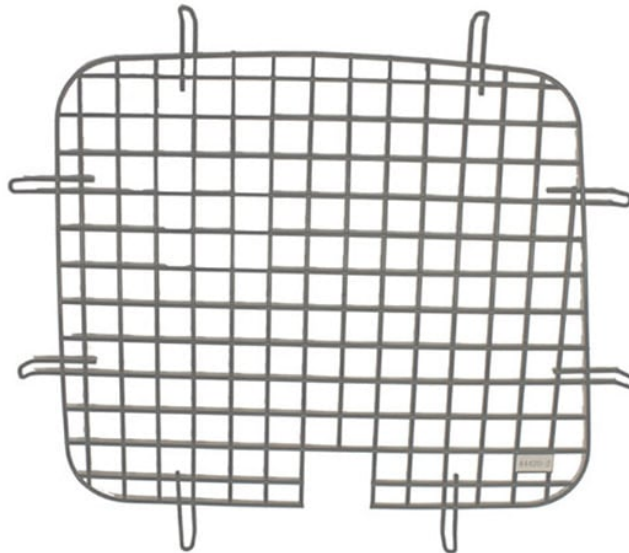

WINDOW SCREEN - PASSENGER SIDE SLIDING DOOR - 2014+ 105" TRANSIT CONNECT

Part # : 4070TC

Image is approximation of actual screen.

Window Screen - Passenger Side Sliding Door - 2014+ 105" Transit Connect

Security window screens add another layer of security to protect your valuables. Window screens are coated with a gray powder coat finish. These window screens are easy to assemble and come with all the hardware needed to install them.

Features:

- Strong 7 gauge wire frame and grid
- Powder coated no-glare matte gray
- Steel construction
- Holman Warranty

Vehicle Fit:

Ford Transit Connect