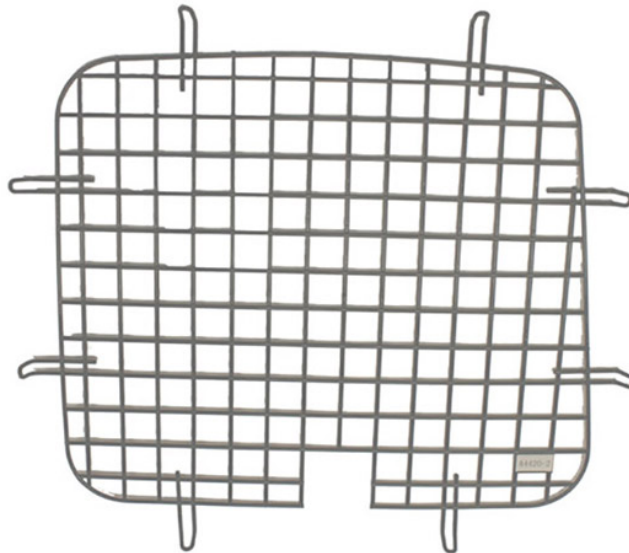

## WINDOW SCREEN - DRIVER SIDE SLIDING DOOR - 2014+ 105" TRANSIT CONNECT

---

Part # : 4071TC

Image is approximation of actual screen.

## Window Screen - Driver Side Sliding Door - 2014+ 105" Transit Connect

*Security window screens add another layer of security to protect your valuables. Window screens are coated with a gray powder coat finish. These window screens are easy to assemble and come with all the hardware needed to install them.*

### Features:

- Strong 7 gauge wire frame and grid
- Powder coated no-glare matte gray
- Steel construction
- Holman Warranty

### Vehicle Fit:

Ford Transit Connect