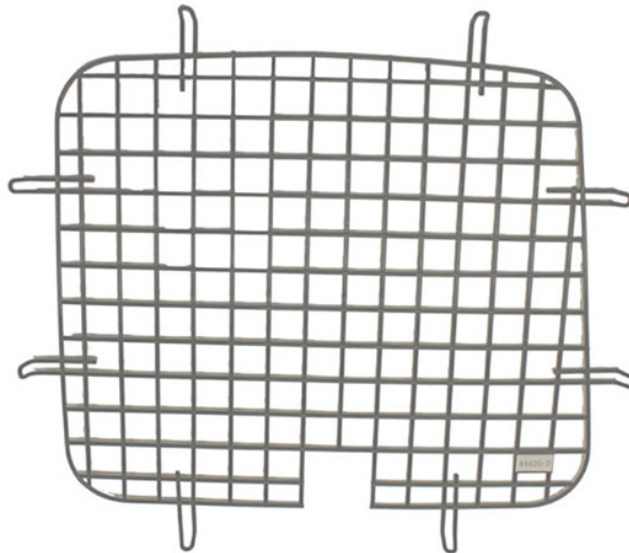

WINDOW SCREEN - PASSENGER SIDE SLIDING DOOR - 2014+ 120" TRANSIT CONNECT

Part # : 4072TC

Image is approximation of actual screen.

Window Screen - Passenger Side Sliding Door - 2014+ 120" Transit Connect

Security window screens add another layer of security to protect your valuables. Window screens are coated with a gray powder coat finish. These window screens are easy to assemble and come with all the hardware needed to install them.

Features:

- Strong 7 gauge wire frame and grid
- Powder coated no-glare matte gray
- Steel construction
- Holman Warranty

Vehicle Fit:

Ford Transit Connect