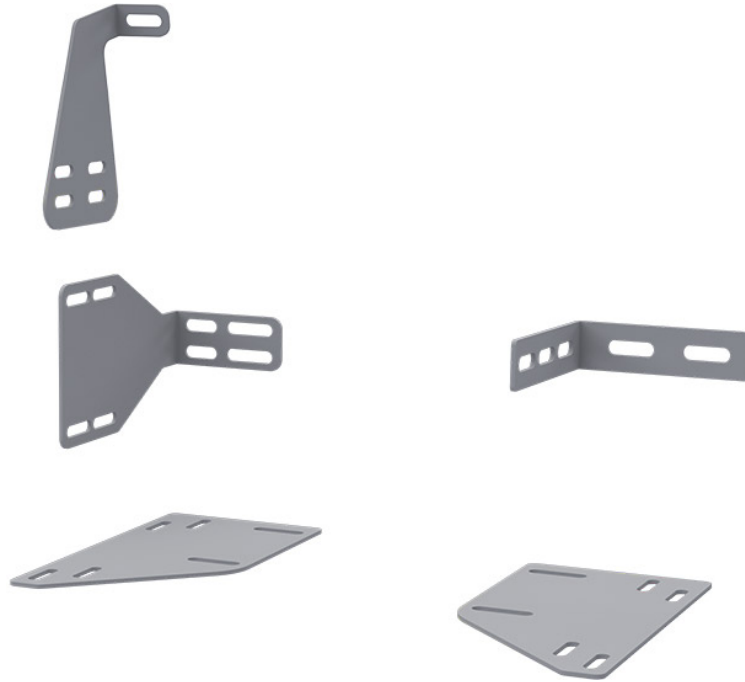

SHELF MOUNT KIT - PROMASTER CITY - USE WITH 4832L

Part # : 48301PC

Shelf Mount Kit - ProMaster City

No Drill Installation Brackets for 4832L

Features:

- No drilling required, reduces risk of puncturing fuel tank on Transit Connect.
- Powder coated grey
- Solid steel construction
- Holman warranty

Compatible Shelves:

- #4832L - Shelf Unit - 32" W x 43" H x 14" D

Vehicle Fit:

ProMaster City