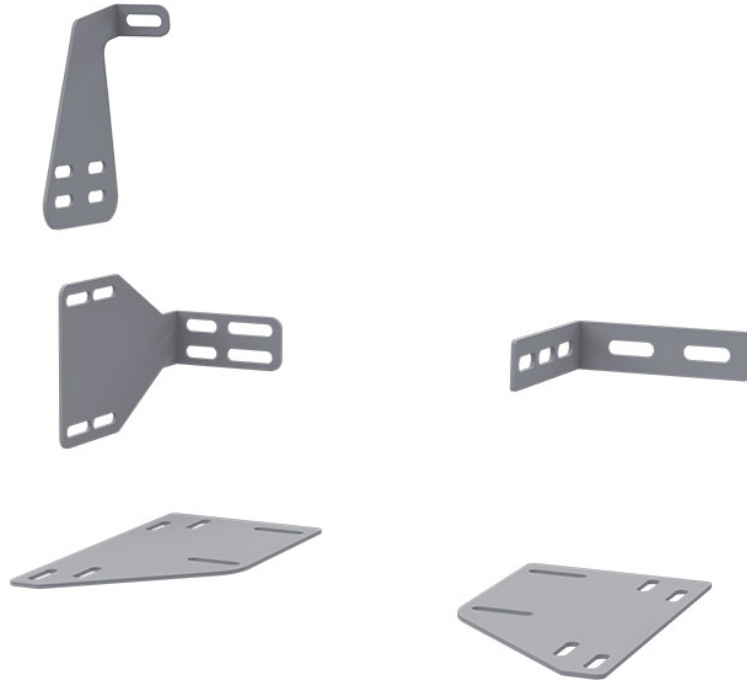

SHELF MOUNT KIT - PROMASTER CITY - USE WITH 4832L

Part # : 48301PC

Shelf Mount Kit - ProMaster City

No Drill Installation Brackets for 4832L

Features:

- No drilling required, reduces risk of puncturing fuel tank on Transit Connect.
- Powder coated grey
- Solid steel construction
- Holman warranty

Compatible Shelves:

- #4832L - Shelf Unit - 32" W x 43" H x 14" D

Vehicle Fit:

ProMaster City