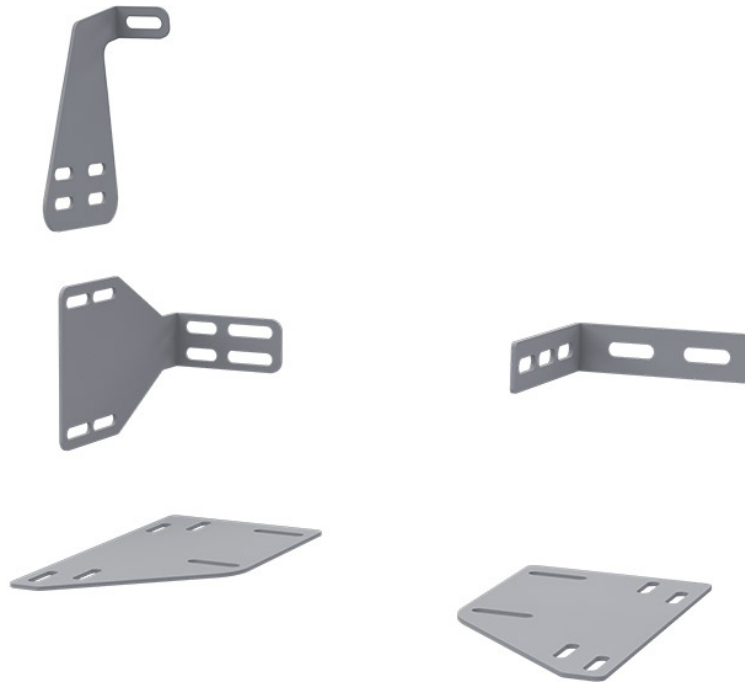

SHELF MOUNT KIT - PROMASTER CITY - USE WITH 4832L

Part # : 48301PC

Shelf Mount Kit - ProMaster City

No Drill Installation Brackets for 4832L

Features:

- No drilling required, reduces risk of puncturing fuel tank on Transit Connect.
- Powder coated grey
- Solid steel construction
- Holman warranty

Compatible Shelves:

- #4832L - Shelf Unit - 32" W x 43" H x 14" D

Vehicle Fit:

ProMaster City