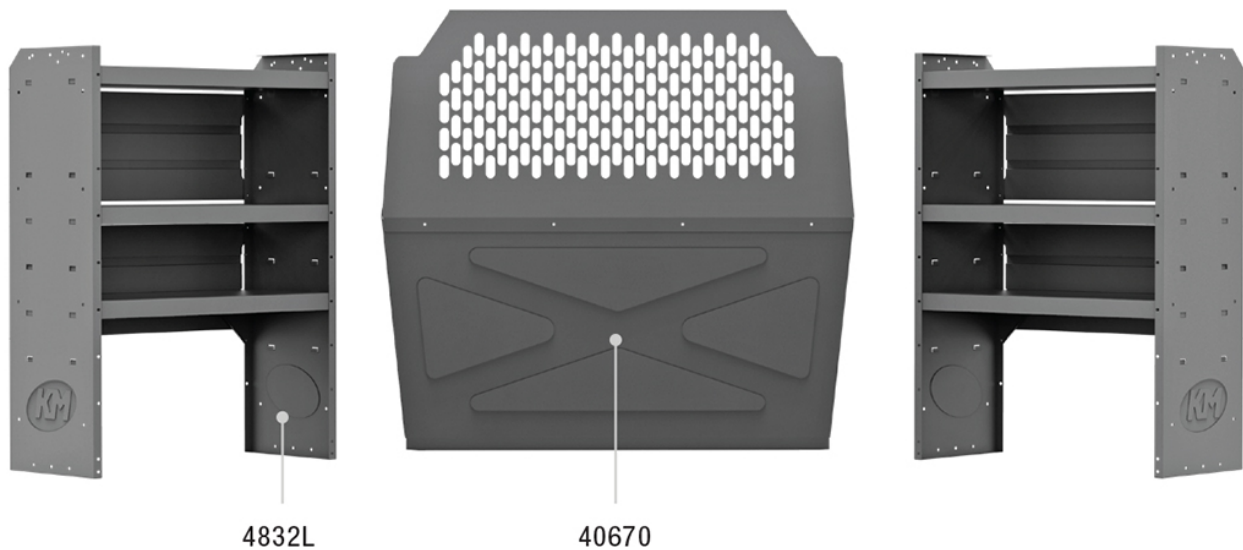

COMMERCIAL 43" H SHELVES - PROMASTER CITY

Part # : 40PCL

Start with the basics

The Holman Commercial Shelving Package gives you the basic for building your van exactly the way you want. Add accessories and additional shelving for a one of a kind custom package or keep it simple. The choice is yours.

PACKAGE INCLUDES

ITEM	DESCRIPTION	QTY
40670	Partition - Perforated - Compact Vans	1
4832L	Shelf Unit - 32" W x 43" H x 14" D	2
48301PC	Shelf Mount Kit - ProMaster City - Use with 4832L	2