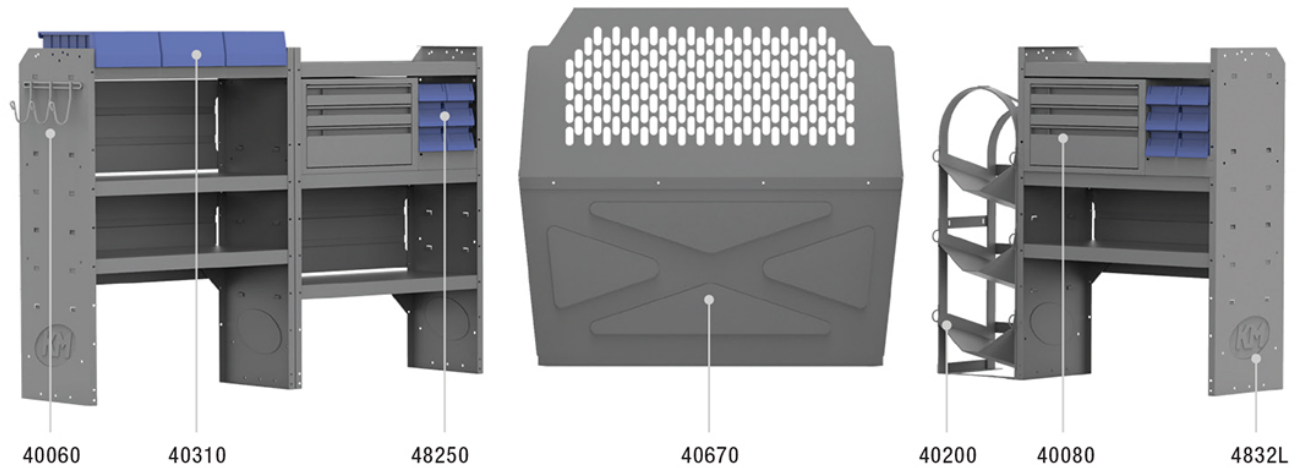

HVAC PACKAGES 43" H SHELVES - PROMASTER CITY

Part # : 45PCL

PACKAGE INCLUDES

ITEM	DESCRIPTION	QTY
40670	Partition - Perforated - Compact Vans	1
4832L	Shelf Unit - 32" W x 43" H x 14" D	3
40080	Drawer Cabinet - 3 Drawers	2
40060	Hook - 3 Prong "J"	1
48250	10" W Plastic Small Parts Bin Module (6 - 5" W Bins)	2
40102	Refrigerant Tank Rack - 3 Tier	1
40311	Small Parts Shelf Bin - 10" W Plastic	3
48301PC	Shelf Mount Kit - ProMaster City - Use with 4832L	2