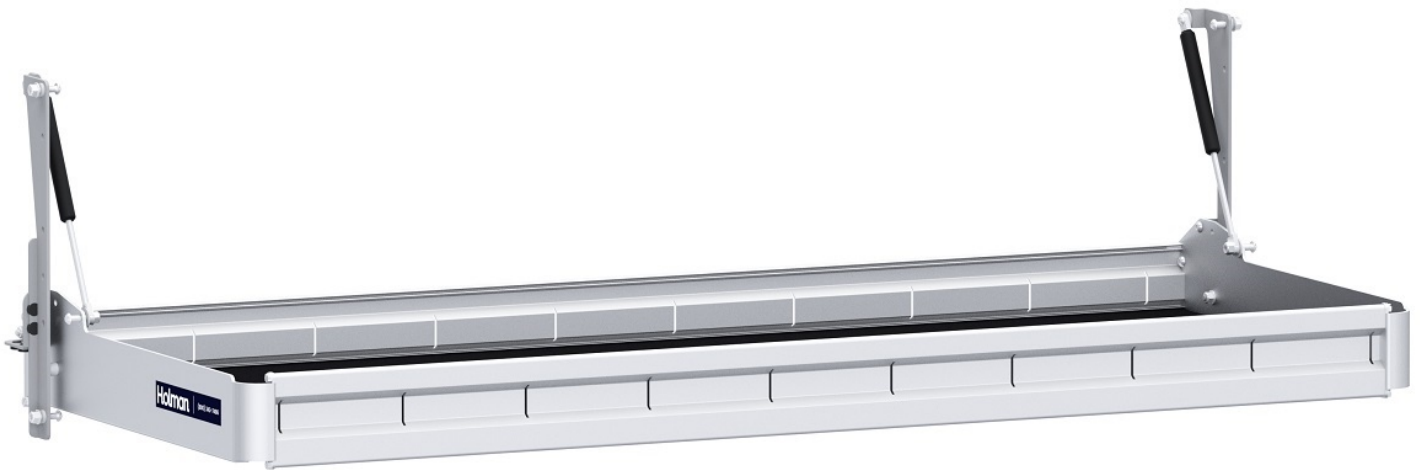

FOLDING SHELF - EXTRA SHELF - 48" W X 20" D

Part # : 48487

Folding Shelf - Extra Shelf – 48” W x 20” D

Holman’s folding shelves are perfect for parcel delivery and other applications that require shelves that can get out of the way. The shelf units have universal fitment in all heights of vans, are lightweight, and easy to install. The shelves are made out of aluminum, and the uprights are steel.

Features and Benefits:

- Comes with a single 48” wide x 20” deep folding shelf.
- Shelves are easily positioned up and down to maximize van interior space.
- Perfect for parcel delivery applications.
- Shelving is made out of lightweight and strong aluminum with HolyPan composite base while the uprights are powder coat finished steel for extra rigidity.
- Built in EDPM foam liner keeps cargo from sliding.
- Each shelf is rated to carry 150 lbs.
- **When placed side-by-side the folding shelves can share the upright between them. Order single uprights and shelves a la carte via PNs 48007, 48367, 48487, and 48607.**

Compatible Items:

007 – Folding Shelves - Leg