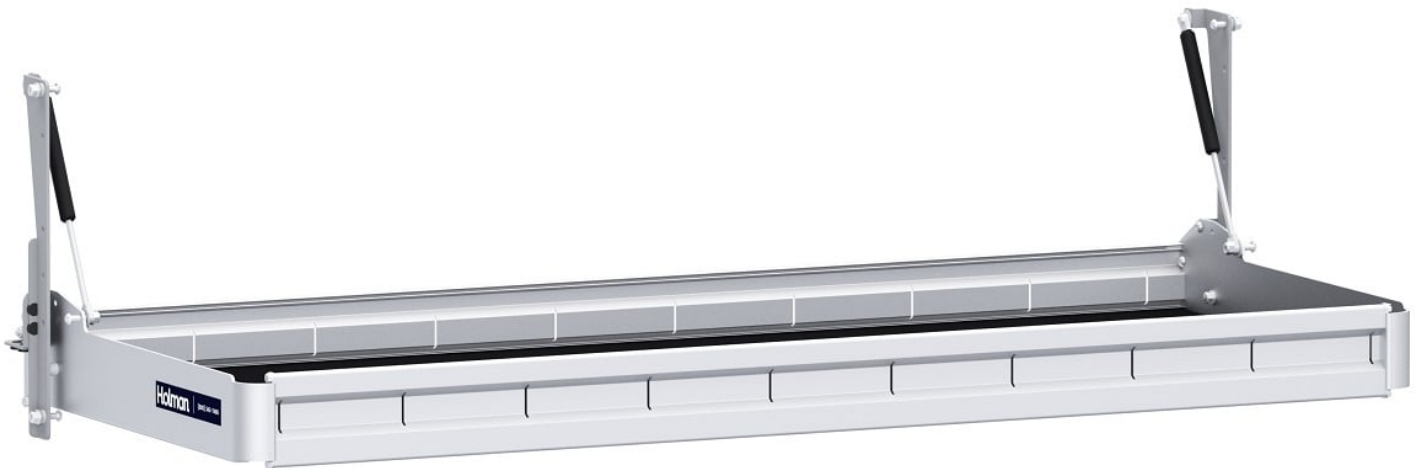

FOLDING SHELF - EXTRA SHELF - 48" W X 20" D

Part # : 48487

Folding Shelf - Extra Shelf – 48” W x 20” D

Holman’s folding shelves are perfect for parcel delivery and other applications that require shelves that can get out of the way. The shelf units have universal fitment in all heights of vans, are lightweight, and easy to install. The shelves are made out of aluminum, and the uprights are steel.

Features and Benefits:

- Comes with a single 48” wide x 20” deep folding shelf.
- Shelves are easily positioned up and down to maximize van interior space.
- Perfect for parcel delivery applications.
- Shelving is made out of lightweight and strong aluminum with HolyPan composite base while the uprights are powder coat finished steel for extra rigidity.
- Built in EDPM foam liner keeps cargo from sliding.
- Each shelf is rated to carry 150 lbs.
- **When placed side-by-side the folding shelves can share the upright between them. Order single uprights and shelves a la carte via PNs 48007, 48367, 48487, and 48607.**

Compatible Items:

007 – Folding Shelves - Leg