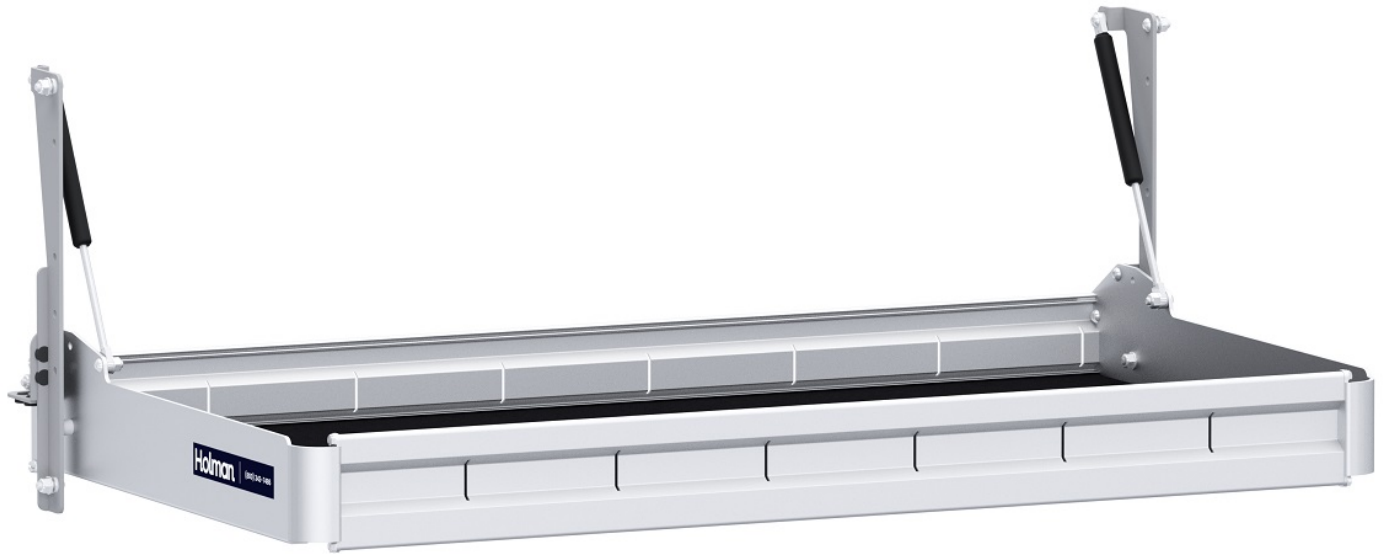

FOLDING SHELF - EXTRA SHELF - 36" W X 20" D

Part # : 48367

Folding Shelf - Extra Shelf – 36” W x 20” D

Holman’s folding shelves are perfect for parcel delivery and other applications that require shelves that can get out of the way. The shelf units have universal fitment in all heights of vans, are lightweight, and easy to install. The shelves are made out of aluminum, and the uprights are steel.

Features and Benefits:

- Comes with a single 36” wide x 20” deep folding shelf.
- Shelves are easily positioned up and down to maximize van interior space.
- Perfect for parcel delivery applications.
- Shelving is made out of lightweight and strong aluminum with HolyPan composite base while the uprights are powder coat finished steel for extra rigidity.
- Built in EDPM foam liner keeps cargo from sliding.
- Each shelf is rated to carry 150 lbs.
- **When placed side-by-side the folding shelves can share the upright between them. Order single uprights and shelves a la carte via PNs 48007, 48367, 48487, and 48607.**

Compatible Items:

48007 – Folding Shelves - Leg