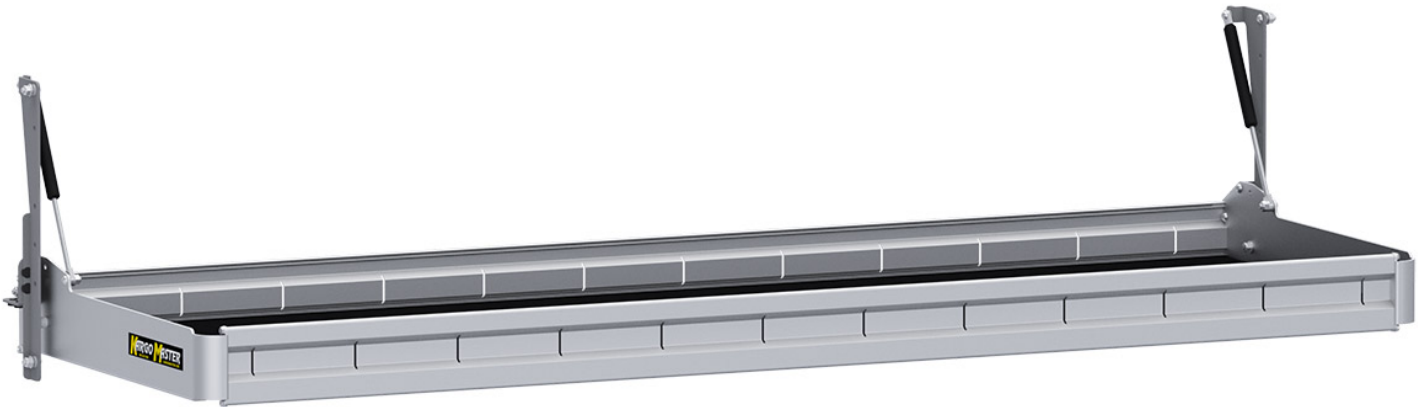

FOLDING SHELF - EXTRA SHELF - 60" W X 20" W

Part # : 48607

Folding Shelf - Extra Shelf – 60” W x 20” D

Holman’s folding shelves are perfect for parcel delivery and other applications that require shelves that can get out of the way. The shelf units have universal fitment in all heights of vans, are lightweight, and easy to install. The shelves are made out of aluminum, and the uprights are steel.

Features and Benefits:

- Comes with a single 60” wide x 20” deep folding shelf.
- Shelves are easily positioned up and down to maximize van interior space.
- Perfect for parcel delivery applications.
- Shelving is made out of lightweight and strong aluminum with HolyPan composite base while the uprights are powder coat finished steel for extra rigidity.
- Built in EDPM foam liner keeps cargo from sliding.
- Each shelf is rated to carry 150 lbs.
- **When placed side-by-side the folding shelves can share the upright between them. Order single uprights and shelves a la carte via PNs 48007, 48367, 48487, and 48607.**

Compatible Items:

48007 – Folding Shelves - Leg