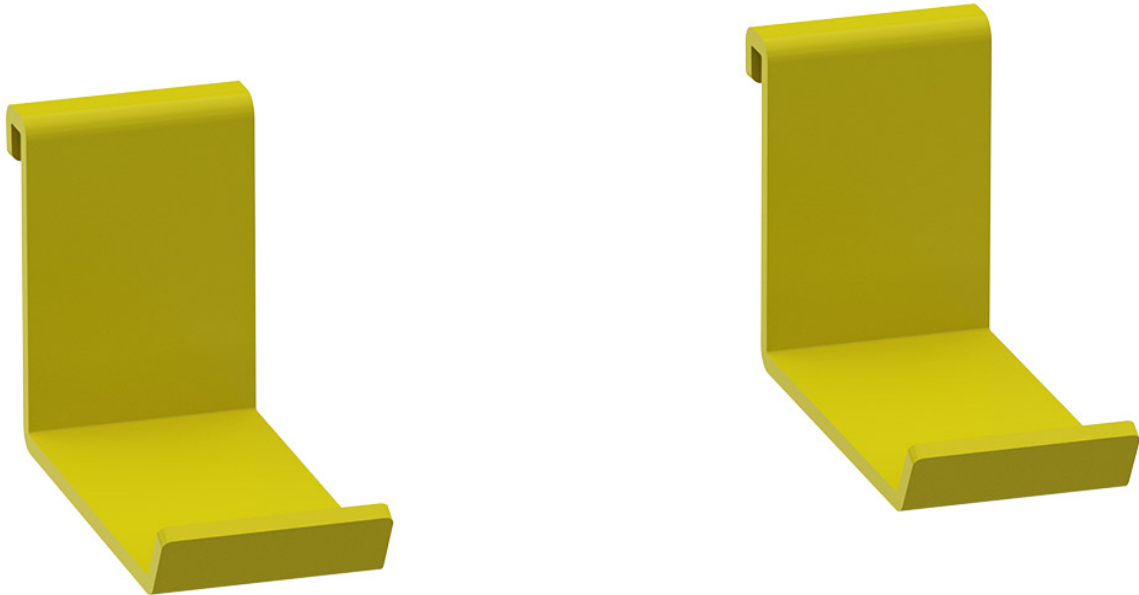

## HOOK - SHELF LIP - PAIR

---

Part # : 40052

### Hook - Shelf Lip - Pair

Set of two moveable hooks that hang from the front of Holman shelf lips. They can be used to temporarily store ladders or other cargo on the interior of a van.

#### Features and Benefits:

- Hangs from the front of Holman shelf lips.
- Hook extends 6-1/2" from shelf lip and is 2-7/8" wide.
- Made of 10 Ga steel with a rubberized coating for extra durability and strength.
- Large enough to carry step ladders.
- Can be moved on and off the shelf lip to temporarily store cargo when aisle space or access to the shelf is necessary.