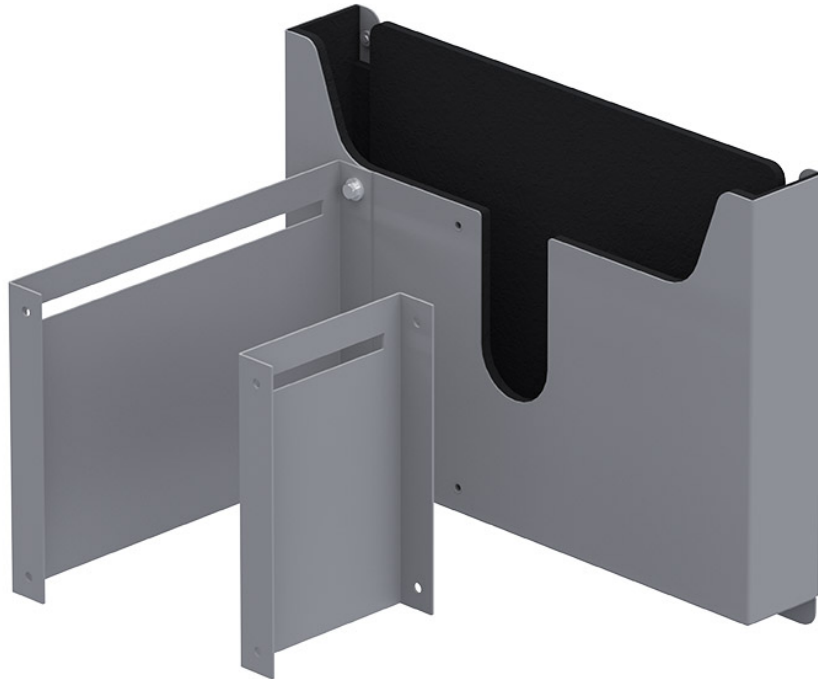

DRIVER DATA FILE - LAPTOP HOLDER

Part # : 40241

Laptop Holder for Driver Data File

This laptop holder accessory add-on for Holman Driver Data Files securely holds your laptop in a padded compartment in the Holman Driver Data File. It is secure for storage of laptops and tablets up to 13" x 9" x 1.5".

Features and Benefits:

- Mounts inside Holman Driver Data Files 40120 and 40240
- Comes with padding foam to prevent damage to your laptop or tablet.
- Shortened file folder rails allow you to keep the functionality of the base center console.
- Can hold laptops and tablets up to 13" x 9" x 1.5"