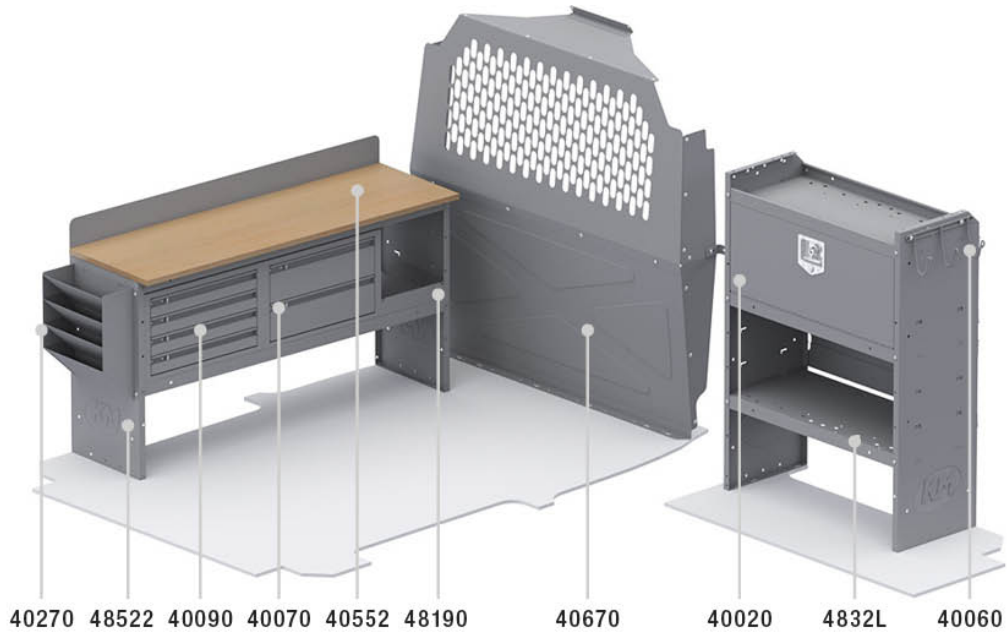

LOCKSMITH PACKAGE - TRANSIT CONNECT 120" WB

Part # : 50TCL

Includes 48301PC (not shown)

BUILT TO WORK LIKE YOU DO

Holman Van Interior Packages take the guess work out of where to begin uplifting your cargo van. With our strong easily adjustable shelving, partitions and accessories, our van packages have everything you need to put your van to work. Our professional designers and product engineers have created customized van packages for specific service categories to help you easily outfit a van based on input from experienced industry tradesmen.

- **Strong** - Holman shelves are built to last using the strongest steel and aluminum available.
- **Customizable** - Build and configure your interior your way. With options and accessories, your van will work how you want it to work.
- **Organized** - Nothing is more frustrating than not being able to find what you need. Our interior organizers will keep everything in it's place. Securely.
- **Guaranteed** - Holman Warranty

PACKAGE INCLUDES

ITEM	DESCRIPTION	QTY
40670	Partition - Perforated - Compact Vans	1
4832L	Shelf Unit - 32" W x 43" H x 14" D	1
40020	Shelf Door Kit 32" W	1
40060	Hook - 3 Prong "J"	1
40552	Workbench Top w/ Backsplash - 52"W - Use with 48522 or 48523	1
48190	Shelf Lip 10" L x 2.75" H	1
40270	Hanging File Holder	1
40070	Drawer Cabinet - 2 Drawers	1
48522	Shelf Unit - 52" W x 27" H x 14" D	1
40090	Drawer Cabinet - 4 Drawers	1
48301TC	Shelf Mount Kit - Transit Connect - Use with 4832L	2