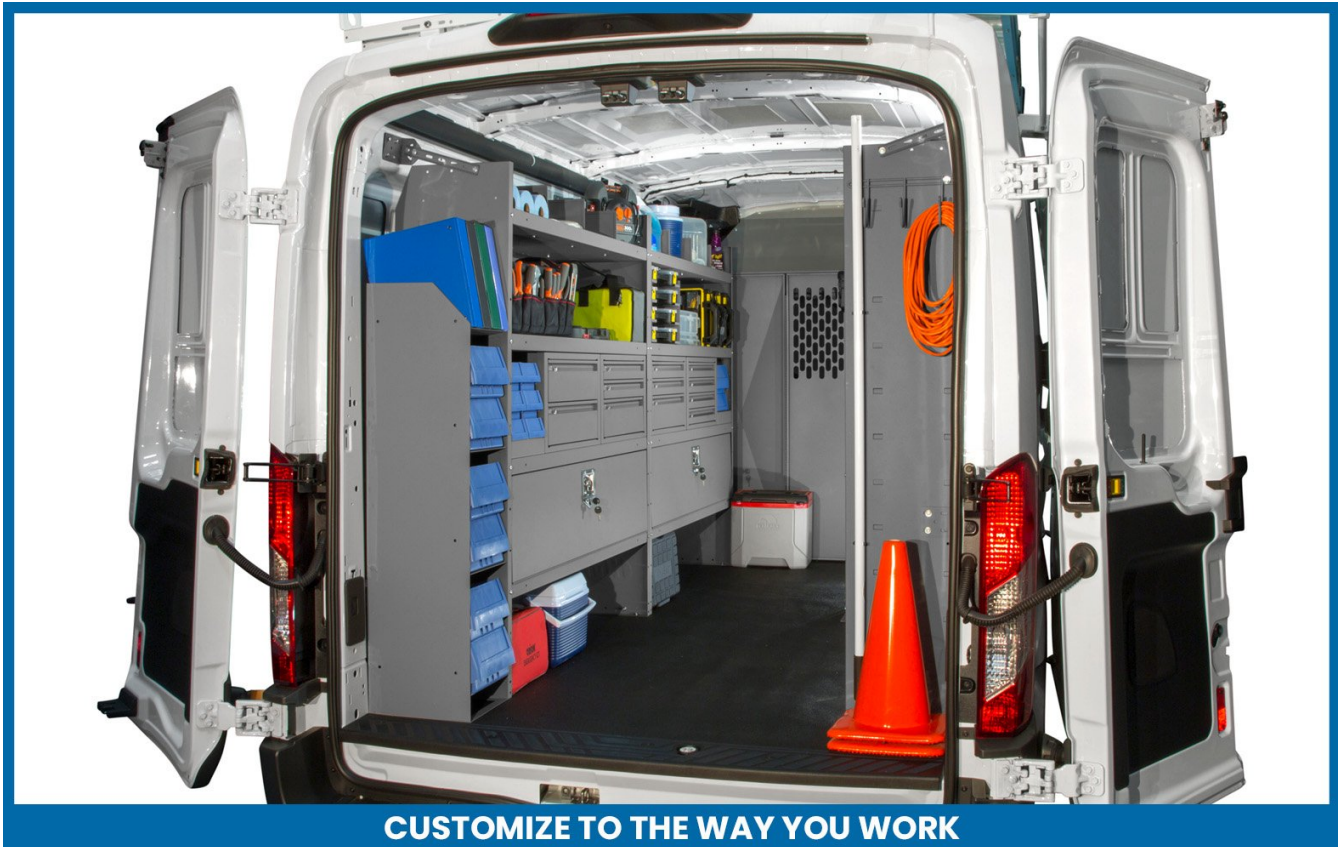

LOCKSMITH PACKAGE - TRANSIT CONNECT 120" WB

Part # : 50TCL

Includes 48301PC (not shown)

BUILT TO WORK LIKE YOU DO

Holman Van Interior Packages take the guess work out of where to begin uplifting your cargo van. With our strong easily adjustable shelving, partitions and accessories, our van packages have everything you need to put your van to work. Our professional designers and product engineers have created customized van packages for specific service categories to help you easily outfit a van based on input from experienced industry tradesmen.

- **Strong** - Holman shelves are built to last using the strongest steel and aluminum available.
- **Customizable** - Build and configure your interior your way. With options and accessories, your van will work how you want it to work.
- **Organized** - Nothing is more frustrating than not being able to find what you need. Our interior organizers will keep everything in it's place. Securely.
- **Guaranteed** - Holman Warranty

PACKAGE INCLUDES

ITEM	DESCRIPTION	QTY
40670	Partition - Perforated - Compact Vans	1
4832L	Shelf Unit - 32" W x 43" H x 14" D	1
40020	Shelf Door Kit 32" W	1
40060	Hook - 3 Prong "J"	1
40552	Workbench Top w/ Backsplash - 52"W - Use with 48522 or 48523	1
48190	Shelf Lip 10" L x 2.75" H	1
40270	Hanging File Holder	1
40070	Drawer Cabinet - 2 Drawers	1
48522	Shelf Unit - 52" W x 27" H x 14" D	1
40090	Drawer Cabinet - 4 Drawers	1
48301TC	Shelf Mount Kit - Transit Connect - Use with 4832L	2