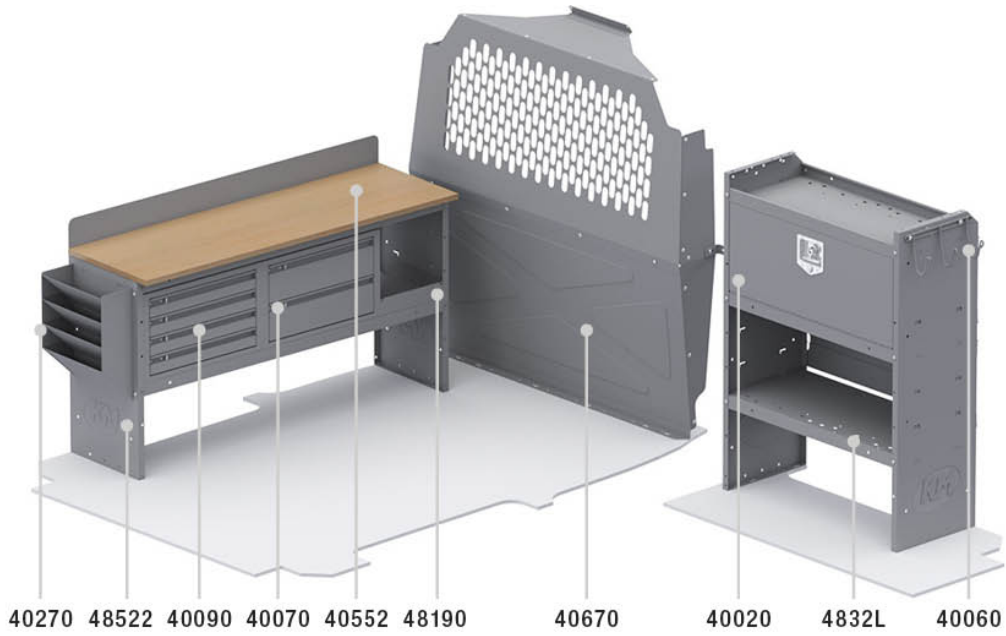

LOCKSMITH PACKAGE - TRANSIT CONNECT 120" WB

Part # : 50TCL

Includes 48301PC (not shown)

BUILT TO WORK LIKE YOU DO

Holman Van Interior Packages take the guess work out of where to begin uplifting your cargo van. With our strong easily adjustable shelving, partitions and accessories, our van packages have everything you need to put your van to work. Our professional designers and product engineers have created customized van packages for specific service categories to help you easily outfit a van based on input from experienced industry tradesmen.

- **Strong** - Holman shelves are built to last using the strongest steel and aluminum available.
- **Customizable** - Build and configure your interior your way. With options and accessories, your van will work how you want it to work.
- **Organized** - Nothing is more frustrating than not being able to find what you need. Our interior organizers will keep everything in it's place. Securely.
- **Guaranteed** - Holman Warranty

PACKAGE INCLUDES

ITEM	DESCRIPTION	QTY
40670	Partition - Perforated - Compact Vans	1
4832L	Shelf Unit - 32" W x 43" H x 14" D	1
40020	Shelf Door Kit 32" W	1
40060	Hook - 3 Prong "J"	1
40552	Workbench Top w/ Backsplash - 52"W - Use with 48522 or 48523	1
48190	Shelf Lip 10" L x 2.75" H	1
40270	Hanging File Holder	1
40070	Drawer Cabinet - 2 Drawers	1
48522	Shelf Unit - 52" W x 27" H x 14" D	1
40090	Drawer Cabinet - 4 Drawers	1
48301TC	Shelf Mount Kit - Transit Connect - Use with 4832L	2