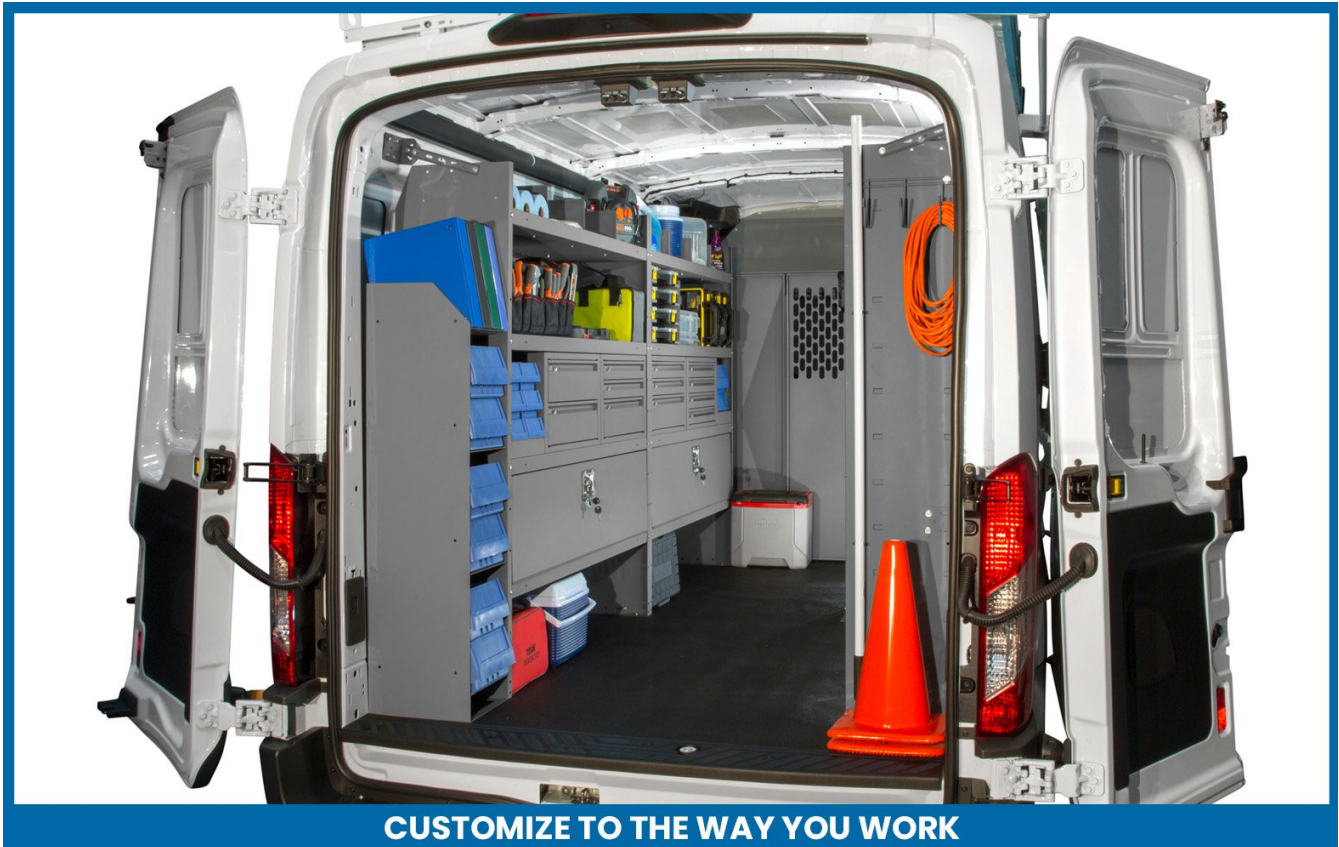

## LOCKSMITH PACKAGE - TRANSIT 130" WB LOW ROOF

---

Part # : 50TRL

**CUSTOMIZE TO THE WAY YOU WORK**

## **BUILT TO WORK LIKE YOU DO**

Holman Van Interior Packages take the guess work out of where to begin uplifting your cargo van. With our strong easily adjustable shelving, partitions and accessories, our van packages have everything you need to put your van to work. Our professional designers and product engineers have created customized van packages for specific service categories to help you easily outfit a van based on input from experienced industry tradesmen.

- **Strong** - Holman shelves are built to last using the strongest steel and aluminum available.
- **Customizable** - Build and configure your interior your way. With options and accessories, your van will work how you want it to work.
- **Organized** - Nothing is more frustrating than not being able to find what you need. Our interior organizers will keep everything in it's place. Securely.
- **Guaranteed** - Holman Warranty

**PACKAGE INCLUDES**

<b>ITEM</b>	<b>DESCRIPTION</b>	<b>QTY</b>
40640	Partition - Perforated - Transit & NV Low Roof, GM, Metris	1
48420	Shelf Unit - 42" W x 46" H x 14" D	1
48422	Shelf Unit - 42" W x 27" H x 14" D	2
40542	Workbench Top w/ Backsplash - 42"W - Use with 48422 or 48423	2
40010	Shelf Door Kit 42" W	1
40070	Drawer Cabinet - 2 Drawers	1
40060	Hook - 3 Prong "J"	1
40270	Hanging File Holder	1
40190	Cargo Case Cabinet - Includes 4 Cargo Cases (40351)	2
40311	Small Parts Shelf Bin - 10" W Plastic	4
40090	Drawer Cabinet - 4 Drawers	2
40649TL	Partition Wing Kit - Transit Low Roof	1