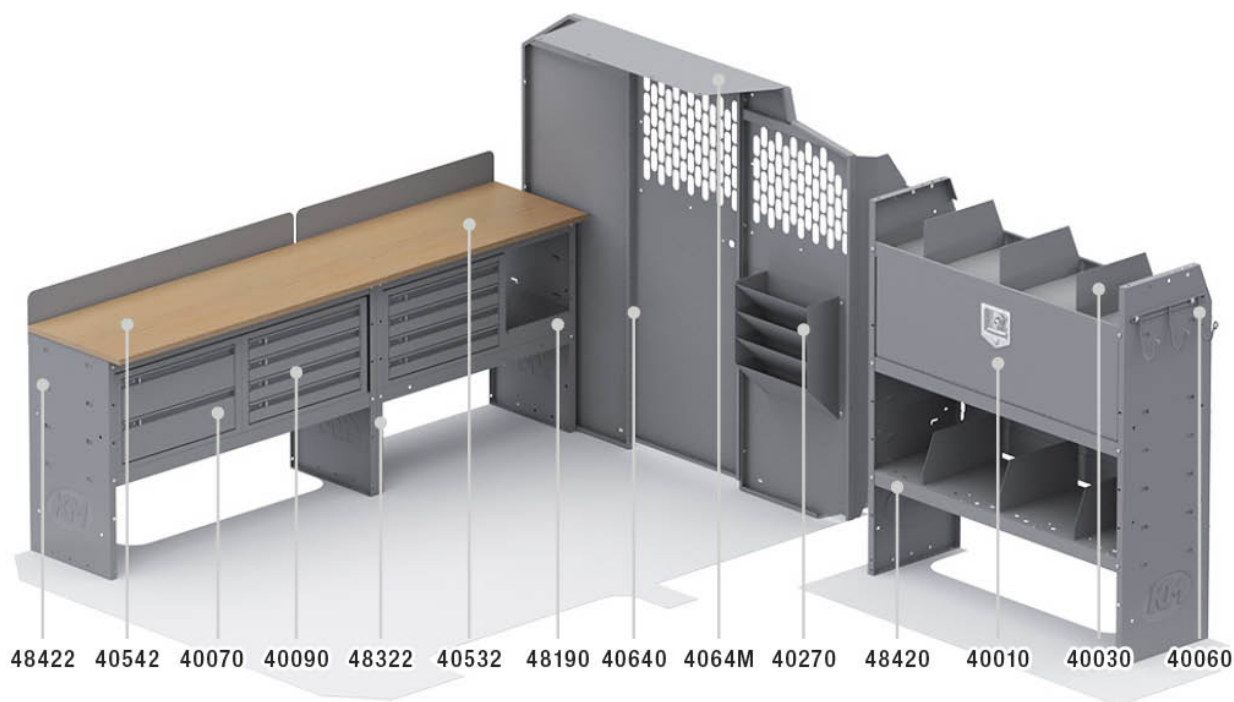

LOCKSMITH PACKAGE - METRIS 126" WB

Part # : 500MR

PACKAGE INCLUDES

ITEM	DESCRIPTION	QTY
40640	Partition - Perforated - Transit & NV Low Roof, GM, Metris	1
4064M	Partition Wing Kit - Metris	1
48420	Shelf Unit - 42" W x 46" H x 14" D	1
40542	Workbench Top w/ Backsplash - 42"W - Use with 48422 or 48423	1
48322	Shelf Unit - 32" W x 27" H x 14" D	1
40532	Workbench Top w/ Backsplash - 32"W - Use with 48322 or 48323.	1
40010	Shelf Door Kit 42" W	1
40070	Drawer Cabinet - 2 Drawers	1
40090	Drawer Cabinet - 4 Drawers	2
40060	Hook - 3 Prong "J"	1
48190	Shelf Lip 10" L x 2.75" H	1
40030	Shelf Dividers 6" Tall (Set of 6)	1
40270	Hanging File Holder	1
48422	Shelf Unit - 42" W x 27" H x 14" D	1