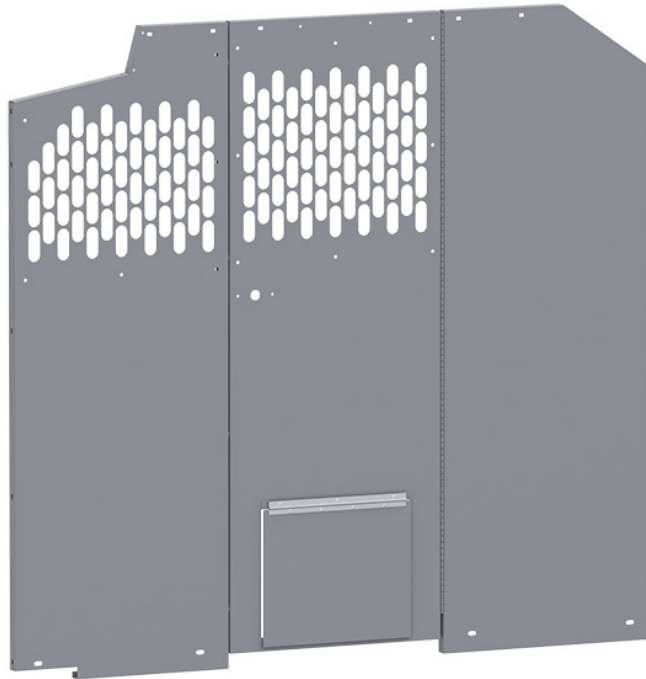

PARTITION - DOG DOOR - TRANSIT & NV LOW ROOF, GM, METRIS

Part # : 40645

Dog Door Partition

This dog door partition provides security for the cargo area while allowing longer items to be stored in the cargo area. Requires wing kit (see related products below for wing kit options).

Features:

- New dog door partitions allow for longer items to be stored in the cargo area by adding a magnetically secured flap in the partition. Dog door is 13.5" W x 10" H.
- 18 gauge steel, to provide strength, security and reduce noise.
- Corner contoured to prevent reaching in from the cab to unlock side door.
- Optional tight compression center panel door latch handle and lock kit (#40620)
- Quick and easy installation.
- Matte powder coating minimizes glare and resists scratches and chipping.
- Multiple partition attachment points and rubber cushioned door frame prevents noise.
- Holman Warranty

Compatible Items:

- 40649TL – Transit Low Roof Partition Wing Kit
- 406GM – GM Partition Wing Kit

- 4064M – Metris Partition Wing Kit
- 40644 – Poly-Carbonate Partition Perforation Coverings
- 40620 – Door Latch Handle and Lock Kit
- 406NL - Partition Wing Kit - NV Low Roof

Vehicle Fit:

Ford Transit Low Roof
Mercedes Metris

Chevy Express / GMC Savana
Nissan NV Low Roof