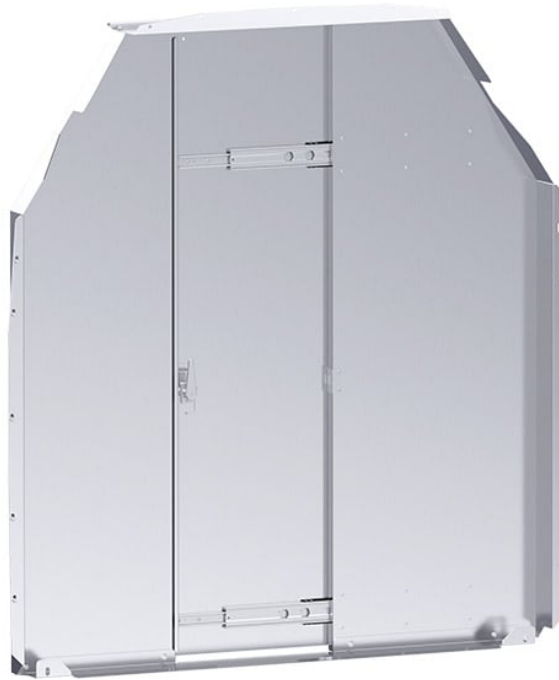

## **PARTITION - ALUMINUM SLIDING DOOR - TRANSIT HIGH ROOF (NO WING KIT REQUIRED)**

---

**Part # : 40601TH**

### **Aluminum Sliding Door Partition**

*for Transit High Roof, includes wing kit*

Holman aluminum sliding partitions are perfect for parcel delivery applications or anywhere you need to regularly pass through the partition. Made of unfinished aluminum they are lightweight and take little effort to slide. Latches are lockable as well for extra security.

#### **Features:**

- Tall doors maximize height available for pass-through.
- Doors slide sideways to maximize available space in cargo area.
- Lightweight aluminum is strong, light, with a professional appearance.
- Holman Warranty

#### **Vehicle Fit:**

- Ford Transit High Roof