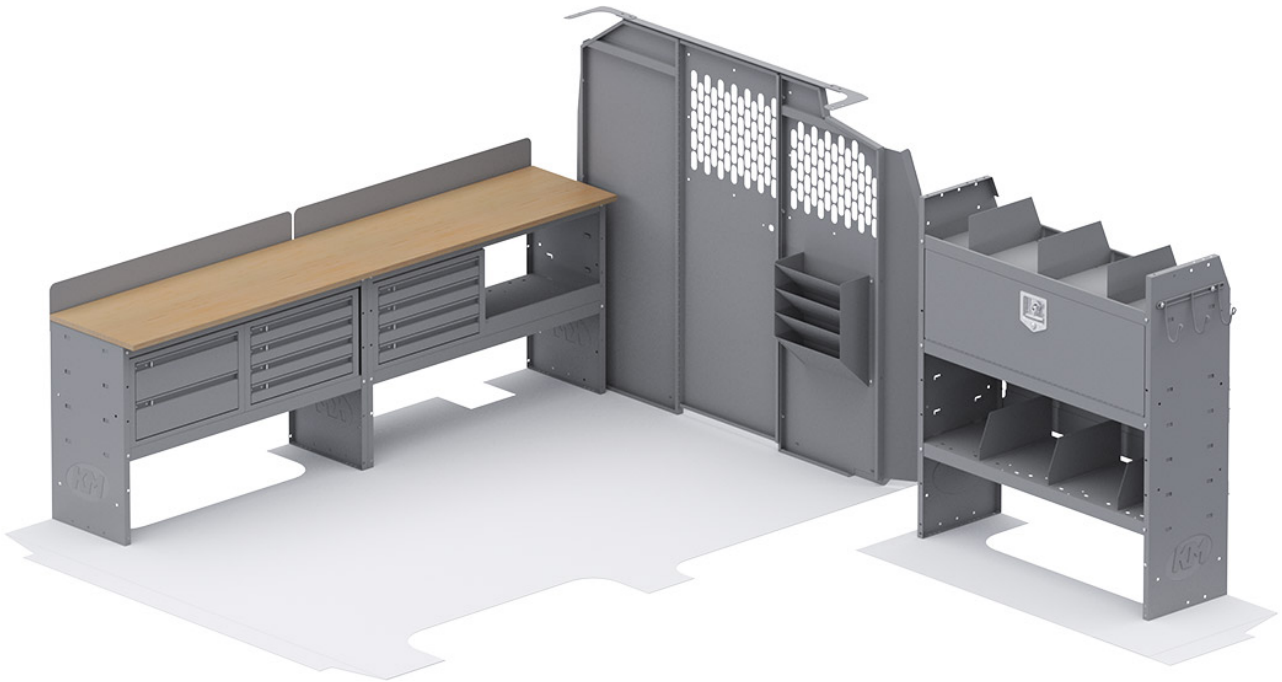

PARCEL DELIVERY VAN PACKAGE - GM 135" WHEELBASE

Part # : 51GMS

PACKAGE INCLUDES

ITEM	DESCRIPTION	QTY
40640	Partition - Perforated - Transit & NV Low Roof, GM, Metris	1
406GM	Partition Wing Kit - GM	1
48007	Folding Shelf - Leg	1
48486	Folding Shelf Unit - 48" W x 20" D	2
48367	Folding Shelf - Extra Shelf - 36" W x 20" D	2
40620	Partition - Center Panel Latch & Door Lock Kit	1