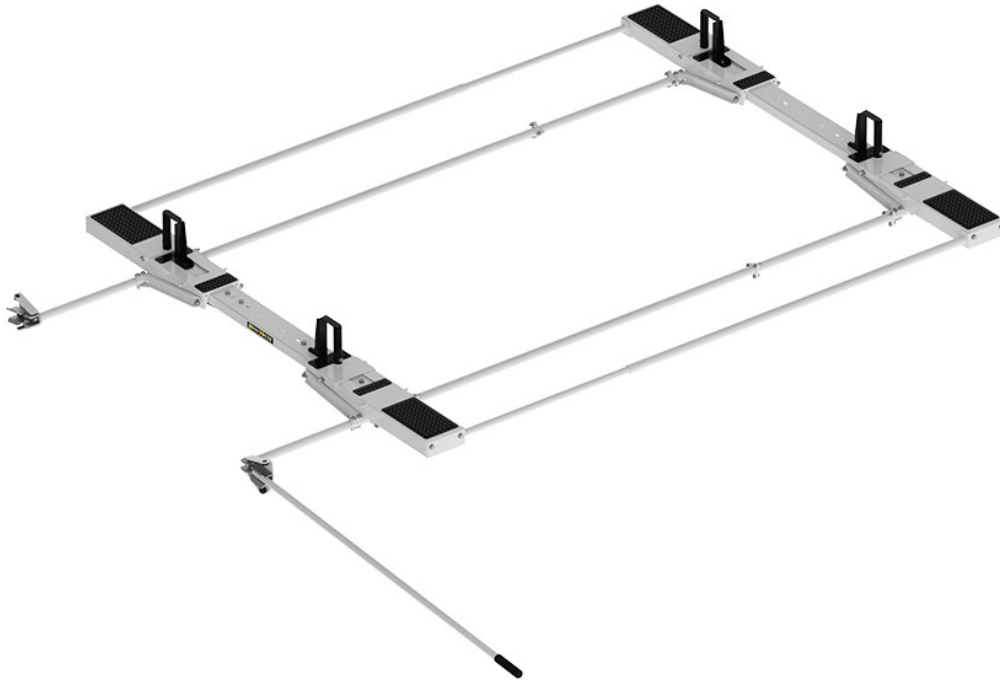

## **DROP DOWN HD ALUMINUM LADDER RACK - DOUBLE - PREASSEMBLED - SPRINTER & PROMASTER**

---

**Part # : 4A95M**

### **Drop Down HD Aluminum Ladder Rack - Double Drop Down - Preassembled - Sprinter & ProMaster**

*Factory assembled for fast and easy installation. The Double Drop Down HD Aluminum Ladder Rack makes placement and removal of ladder racks simple and easy. Heavy-duty mechanisms gently lowers and raises a ladder into position for easy loading and unloading. Load ladders from passenger side and drivers side. Requires van specific mount kit. Available in white.*

#### **Features:**

- Quick & easy to assemble and install
- Rust free heavy duty aluminum
- Adjustable clamps firmly secure ladder to rack
- Rung grips are adjustable to secure extension ladders of all sizes.
- Rugged crossbows are low over van roof to reduce overall vehicle height and to facilitate loading and unloading.
- Chip resistant white powder coat finish.
- Holman Warranty

### Vehicle Fit:

Mercedes Sprinter

Ram ProMaster