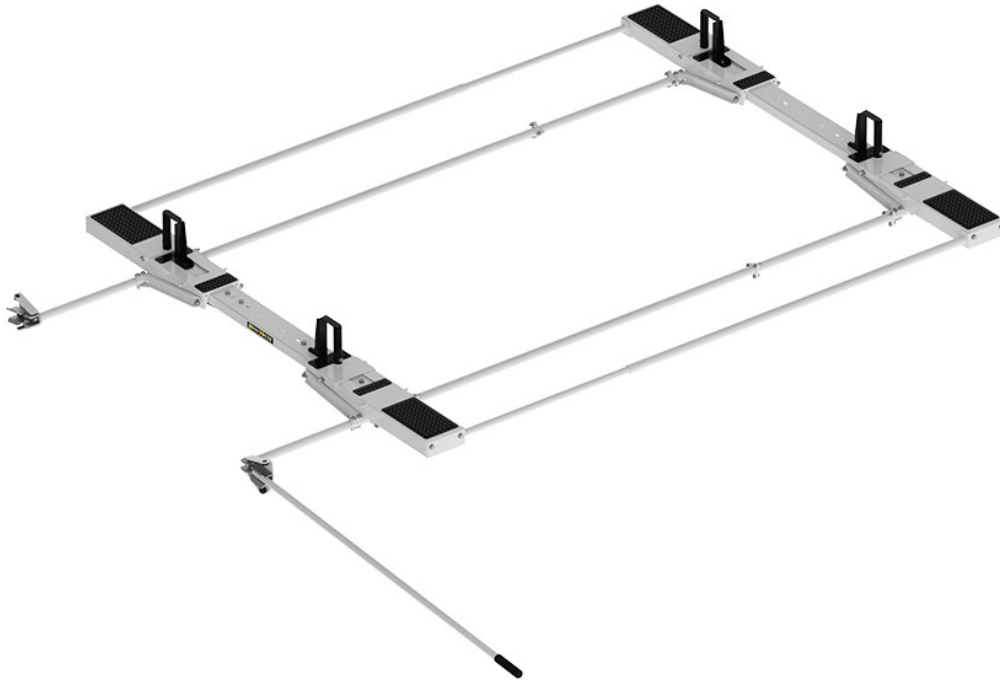

DROP DOWN HD ALUMINUM LADDER RACK - DOUBLE - PREASSEMBLED - SPRINTER & PROMASTER

Part # : 4A95M

Drop Down HD Aluminum Ladder Rack - Double Drop Down - Preassembled - Sprinter & ProMaster

Factory assembled for fast and easy installation. The Double Drop Down HD Aluminum Ladder Rack makes placement and removal of ladder racks simple and easy. Heavy-duty mechanisms gently lowers and raises a ladder into position for easy loading and unloading. Load ladders from passenger side and drivers side. Requires van specific mount kit. Available in white.

Features:

- Quick & easy to assemble and install
- Rust free heavy duty aluminum
- Adjustable clamps firmly secure ladder to rack
- Rung grips are adjustable to secure extension ladders of all sizes.
- Rugged crossbows are low over van roof to reduce overall vehicle height and to facilitate loading and unloading.
- Chip resistant white powder coat finish.
- Holman Warranty

Required Mount Kit:

- 4081S - Sprinter
- 4081P - ProMaster

Vehicle Fit:

Mercedes Sprinter

Ram ProMaster

PACKAGE INCLUDES

ITEM	DESCRIPTION	QTY
4A95M-1	Double Drop Down HD Aluminum Ladder Rack, Mid Roof, Box 1 of 2 (NOT SOLD INDIVIDUALLY)	1
4A95M-2	Double Drop Down HD Aluminum Ladder Rack, Mid Roof, Box 2 of 2 (NOT SOLD INDIVIDUALLY)	1