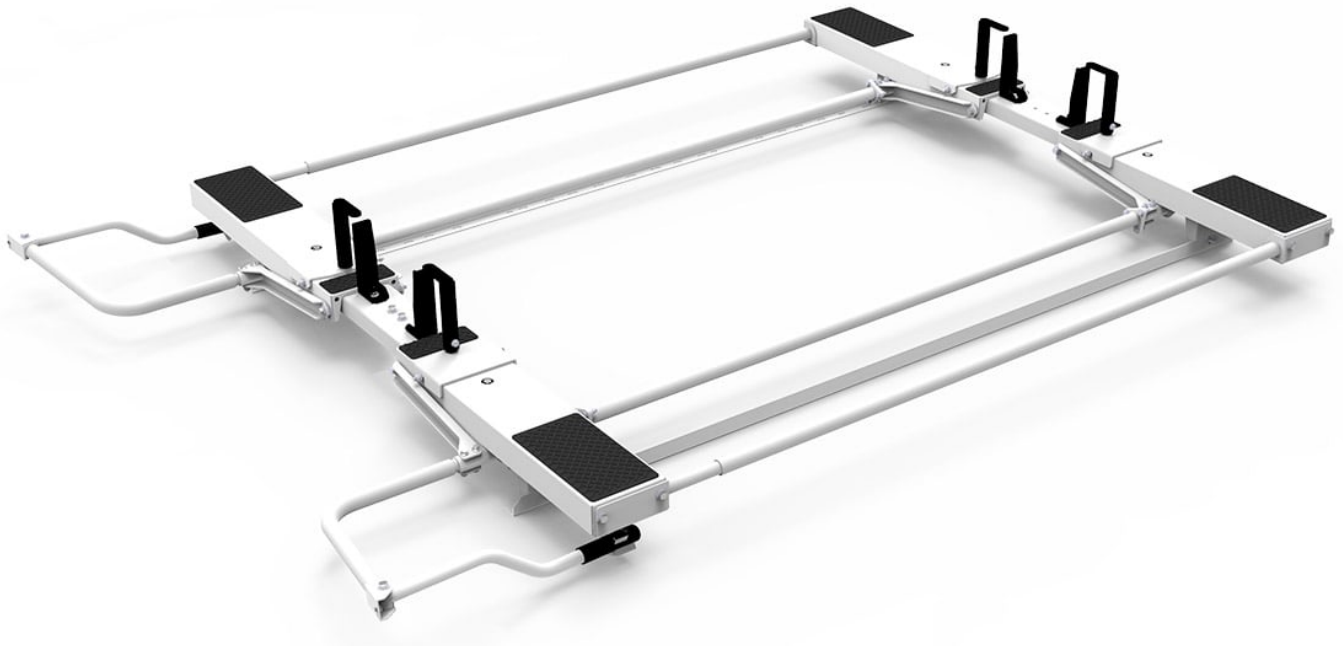

DROP DOWN HD ALUMINUM LADDER RACK - DOUBLE - PREASSEMBLED - COMPACT VANS

Part # : 4A95C

Drop Down HD Aluminum Ladder Rack - Double Drop Down - Preassembled - Compact Vans

Factory assembled for fast and easy installation. The Double Drop Down HD Aluminum Ladder Rack makes placement and removal of ladder racks simple and easy. Heavy-duty mechanisms gently lowers and raises a ladder into position for easy loading and unloading. Load ladders from passenger side and drivers side. Requires van specific mount kit. Available in white.

Features:

- Quick & easy to assemble and install
- Rust free heavy duty aluminum
- Adjustable clamps firmly secure ladder to rack
- Rung grips are adjustable to secure extension ladders of all sizes.
- Rugged crossbows are low over van roof to reduce overall vehicle height and to facilitate loading and unloading.
- Chip resistant white powder coat finish.
- Holman Warranty

Vehicle Fit:

Ford Transit Connect

Nissan NV200

Ram ProMaster
City

PACKAGE INCLUDES

ITEM	DESCRIPTION	QTY
4A95C-1	Double Drop Down HD Aluminum Ladder Rack, Compact Vans, Box 1 of 2 (NOT SOLD INDIVIDUALLY)	1
4A95C-2	Double Drop Down HD Aluminum Ladder Rack, Compact Vans, Box 2 of 2 (NOT SOLD INDIVIDUALLY)	1