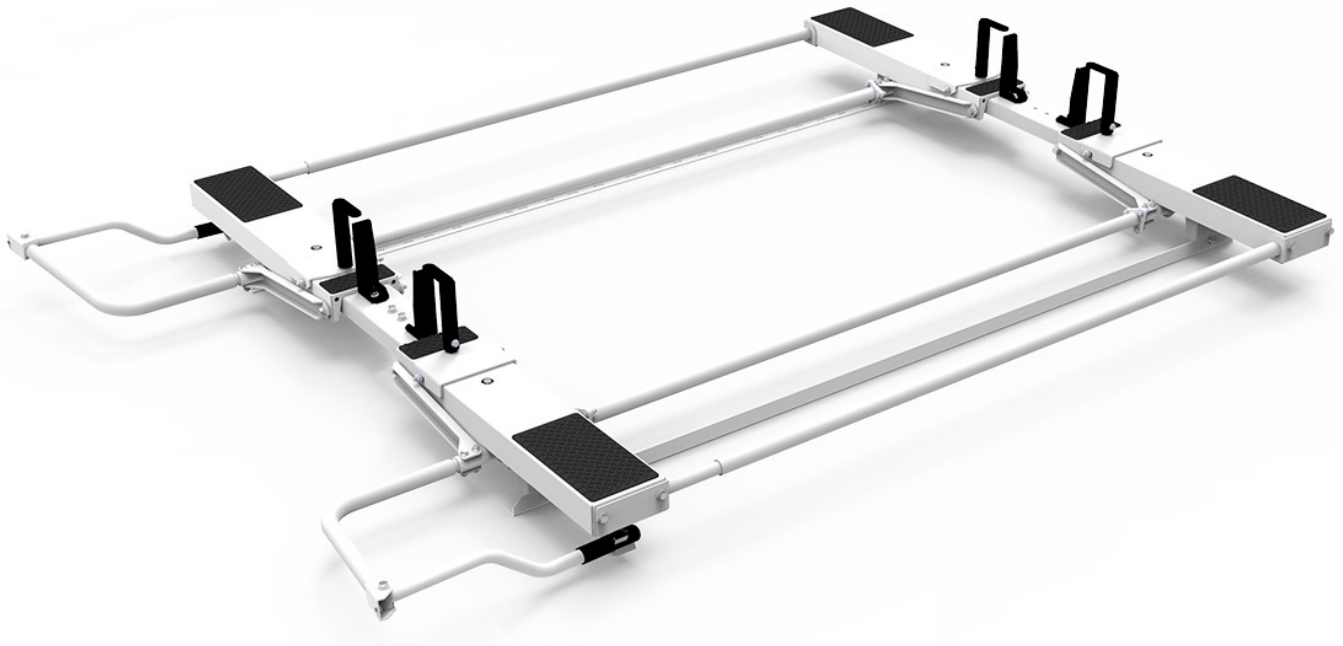

DROP DOWN HD ALUMINUM LADDER RACK - DOUBLE - PREASSEMBLED - COMPACT VANS

Part # : 4A95C

Drop Down HD Aluminum Ladder Rack - Double Drop Down - Preassembled - Compact Vans

Factory assembled for fast and easy installation. The Double Drop Down HD Aluminum Ladder Rack makes placement and removal of ladder racks simple and easy. Heavy-duty mechanisms gently lowers and raises a ladder into position for easy loading and unloading. Load ladders from passenger side and drivers side. Requires van specific mount kit. Available in white.

Features:

- Quick & easy to assemble and install
- Rust free heavy duty aluminum
- Adjustable clamps firmly secure ladder to rack
- Rung grips are adjustable to secure extension ladders of all sizes.
- Rugged crossbows are low over van roof to reduce overall vehicle height and to facilitate loading and unloading.
- Chip resistant white powder coat finish.
- Holman Warranty

Vehicle Fit:

Ford Transit Connect

Nissan NV200

Ram ProMaster
City

PACKAGE INCLUDES

ITEM	DESCRIPTION	QTY
4A95C-1	Double Drop Down HD Aluminum Ladder Rack, Compact Vans, Box 1 of 2 (NOT SOLD INDIVIDUALLY)	1
4A95C-2	Double Drop Down HD Aluminum Ladder Rack, Compact Vans, Box 2 of 2 (NOT SOLD INDIVIDUALLY)	1