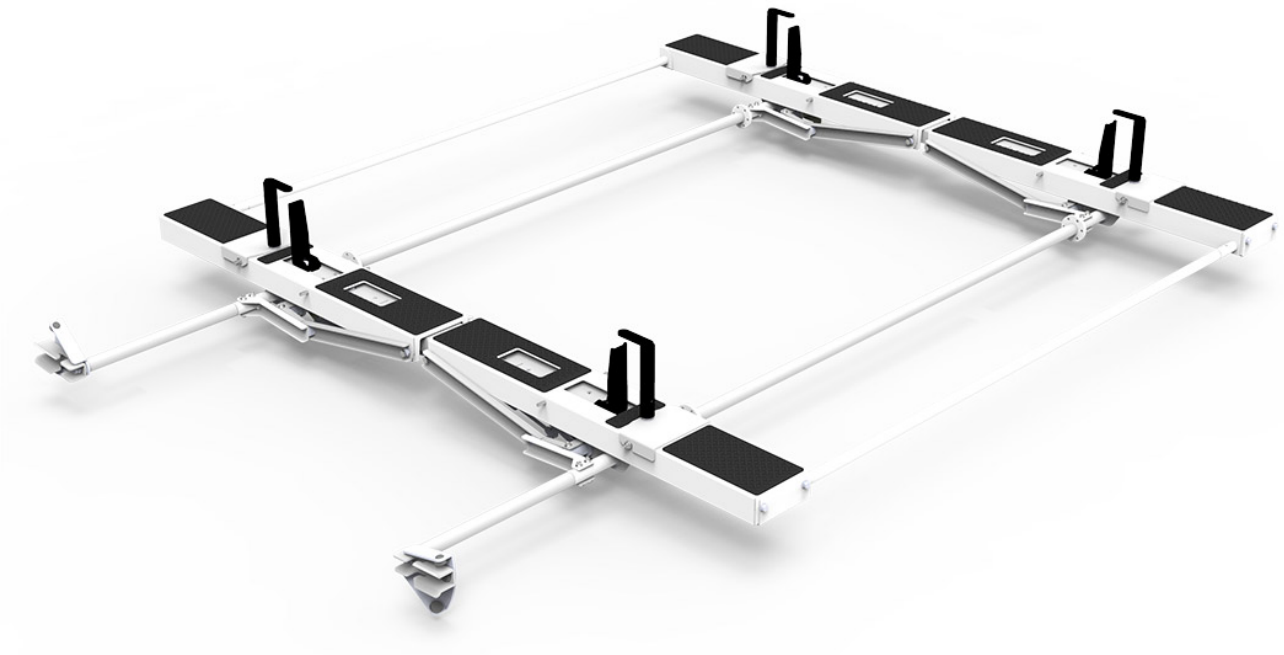

DROP DOWN HD ALUMINUM LADDER RACK - DOUBLE - PREASSEMBLED - HIGH ROOF VANS

Part # : 4A95H

Put your ladders within reach!

This double drop down ladder is preassembled for fast and easy installation. Load and unload your ladders with a grab of a handle!

****Mount Kit Required****

PACKAGE INCLUDES

ITEM	DESCRIPTION	QTY
4A95H-1	Double Drop Down HD Aluminum Ladder Rack, High Roof, Box 1 of 2 (NOT SOLD INDIVIDUALLY)	1
4A95H-2	Double Drop Down HD Aluminum Ladder Rack, High Roof, Box 2 of 2 (NOT SOLD INDIVIDUALLY)	1