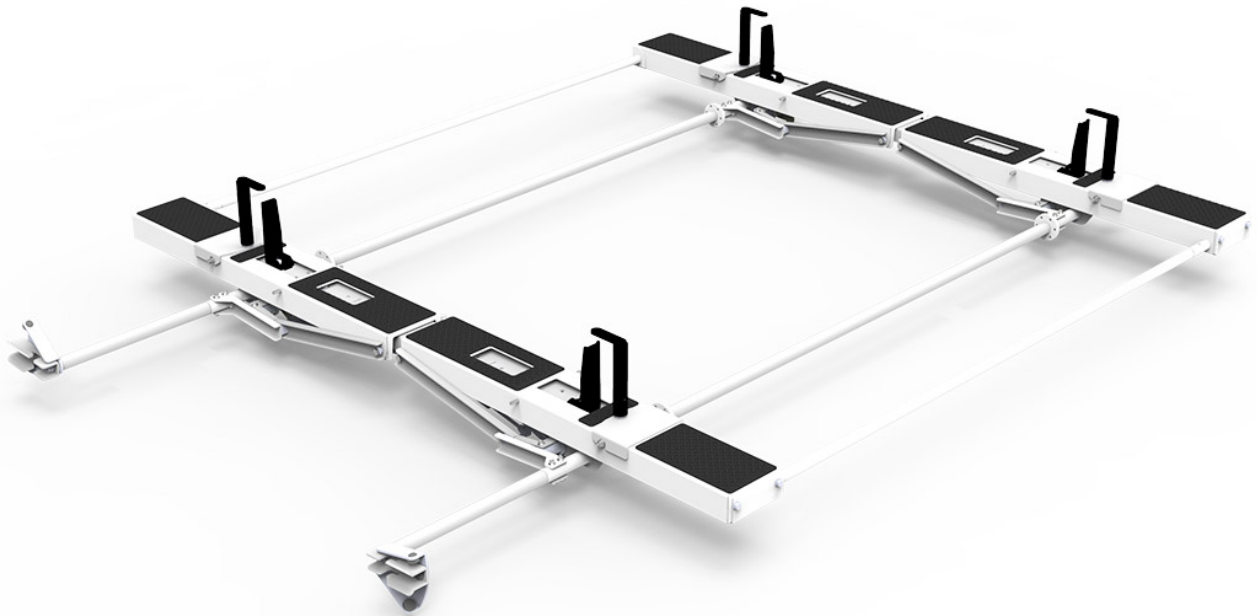

## **DROP DOWN HD ALUMINUM LADDER RACK - DOUBLE - PREASSEMBLED - HIGH ROOF VANS**

---

**Part # : 4A95H**

### **Drop Down HD Aluminum Ladder Rack - Double Drop Down - Preassembled - High Roof Vans**

*Factory assembled for fast and easy installation. The Double Drop Down HD Aluminum Ladder Rack makes placement and removal of ladder racks simple and easy. Heavy-duty mechanisms gently lowers and raises a ladder into position for easy loading and unloading. Load ladders from passenger side and drivers side. Requires van specific mount kit. Available in white.*

#### **Features:**

- Quick & easy to assemble and install
- Rust free heavy duty aluminum
- Adjustable clamps firmly secure ladder to rack
- Rung grips are adjustable to secure extension ladders of all sizes.
- Rugged crossbows are low over van roof to reduce overall vehicle height and to facilitate loading and unloading.
- Chip resistant white powder coat finish.
- Holman Warranty

## Vehicle Fit:

Ford Mid/High Roof Transit	Mercedes Sprinter High Roof
Nissan NV High Roof	Ram ProMaster High Roof