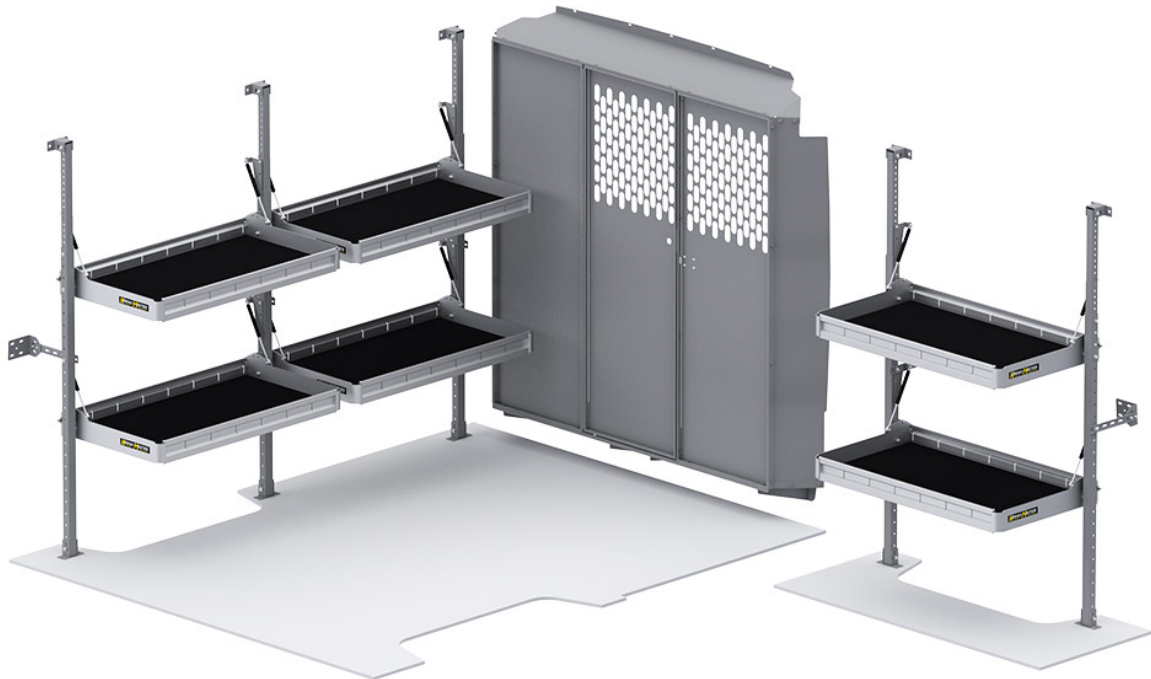

FOLDING SHELVES PACKAGE - PROMASTER 118" WB

Part # : 51PMX

PACKAGE INCLUDES

ITEM	DESCRIPTION	QTY
40651	Partition - Perforated - Sprinter Std Roof, NV High Roof, ProMaster Std/High Roof	1
48367	Folding Shelf - Extra Shelf - 36" W x 20" D	2
48007	Folding Shelf - Leg	1
48366	Folding Shelf Unit - 36" W x 20" D	2
4064P	Partition Wing Kit - ProMaster Low/High Roof	1