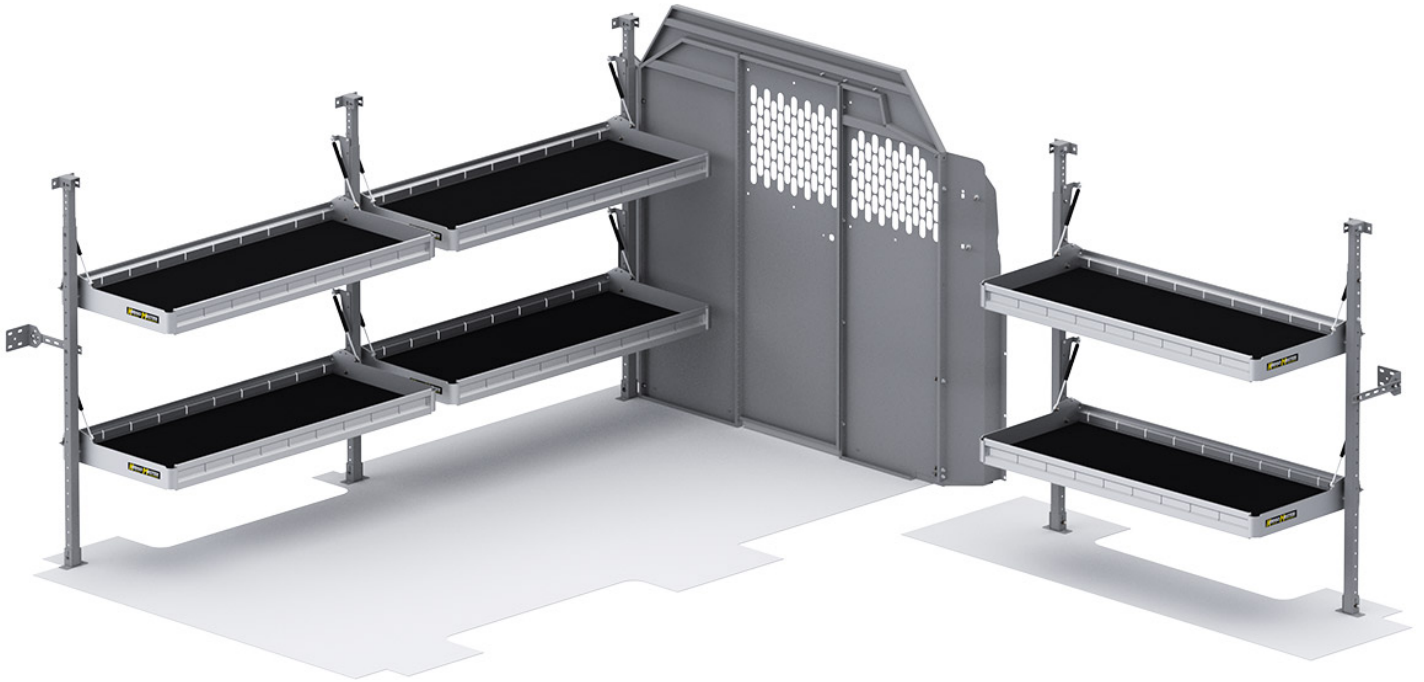

FOLDING SHELVES PACKAGE - TRANSIT 130" WB LOW ROOF

Part # : 51TRL

FLAT OUT AWESOME

Our folding shelves fold flatter than the competition's to maximize van interior space. Perfect for parcel delivery applications, they're lightweight, easy to install and each shelf is rated to 150 lbs. Made out of aluminum, with uprights of powder coat finished steel for extra rigidity.

- **Strong** - Each shelf is rated to carry 150 lbs. Uprights are powder coat finished steel for extra rigidity.
- **Light** - Shelving is made out of lightweight and strong aluminum with rigid HolyPan base.
- **Compact** - Shelves are easily positioned up and down to maximize van interior space
- **Guaranteed** - Holman Warranty

PACKAGE INCLUDES

ITEM	DESCRIPTION	QTY
48486	Folding Shelf Unit - 48" W x 20" D	2
48487	Folding Shelf - Extra Shelf - 48" W x 20" D	2
48007	Folding Shelf - Leg	1
40640	Partition - Perforated - Transit & NV Low Roof, GM, Metris	1
40620	Partition - Center Panel Latch & Door Lock Kit	1
40649TL	Partition Wing Kit - Transit Low Roof	1