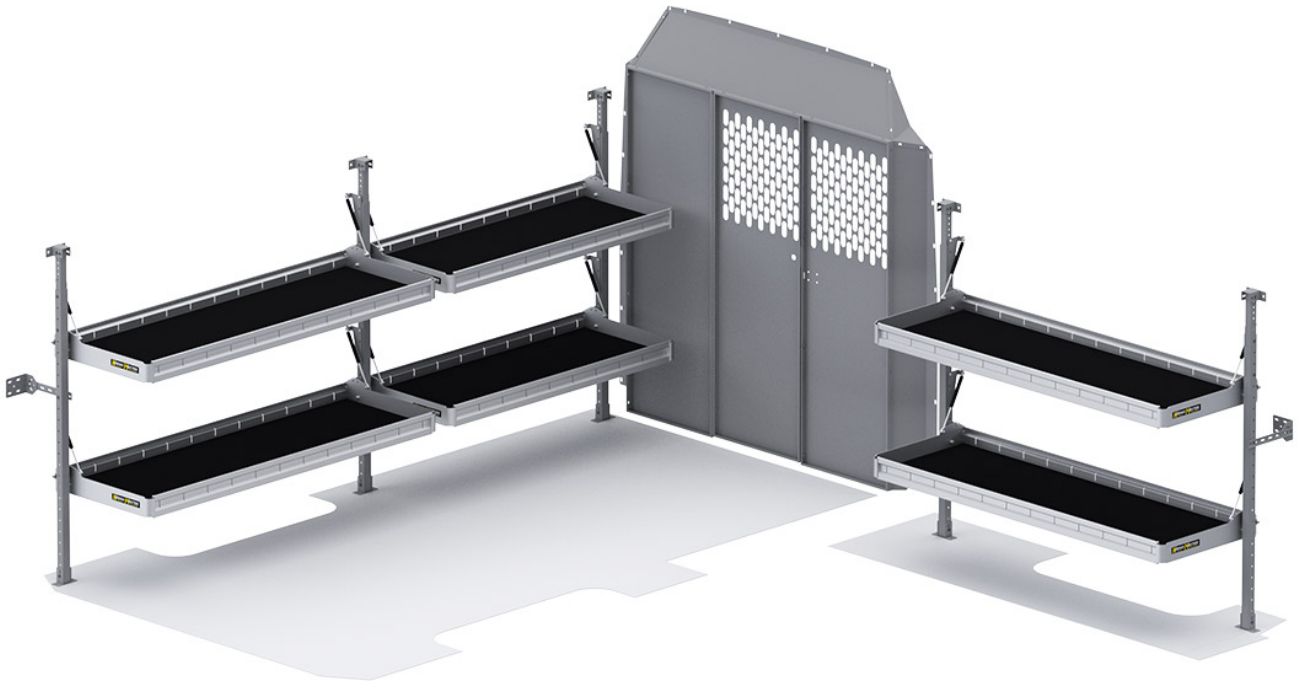

# FOLDING SHELVES PACKAGE - SPRINTER 144" WB STANDARD ROOF

Part # : 51SPL

## PACKAGE INCLUDES

ITEM	DESCRIPTION	QTY
40651	Partition - Perforated - Sprinter Std Roof, NV High Roof, ProMaster Std/High Roof	1
48606	Folding Shelf Unit - 60" W x 20" D	2
48487	Folding Shelf - Extra Shelf - 48" W x 20" D	2
48007	Folding Shelf - Leg	1
406SL	Partition Wing Kit - Sprinter Std Roof	1