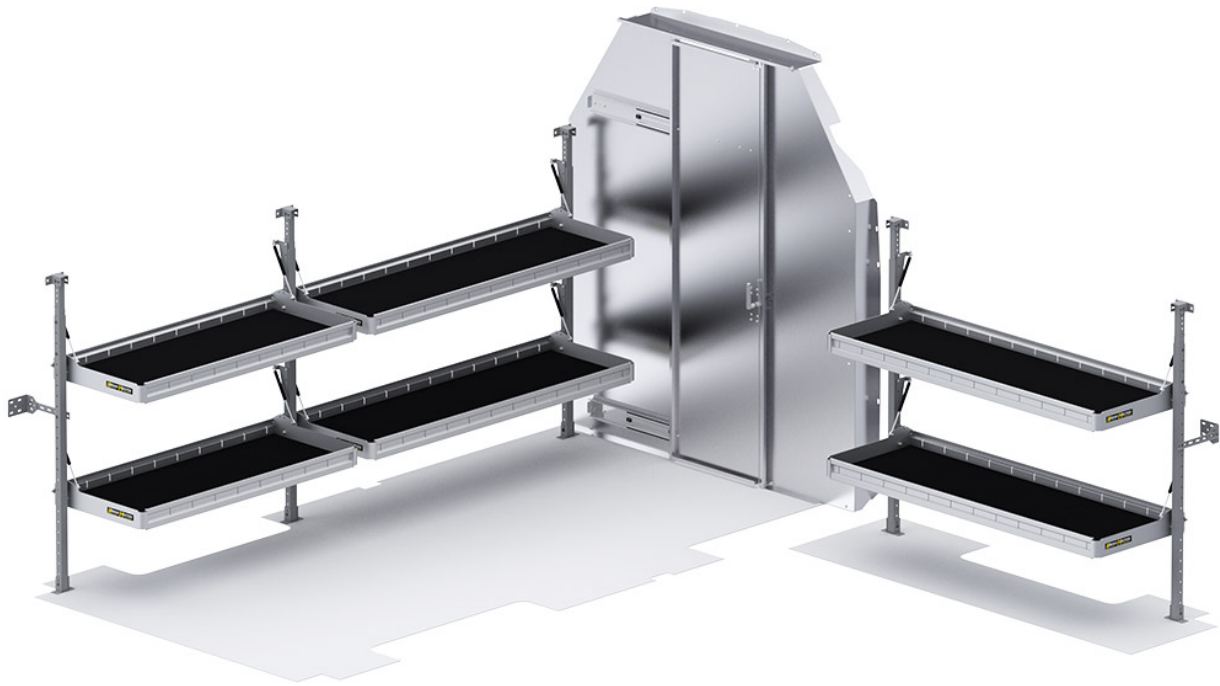

FOLDING SHELVES PACKAGE - TRANSIT 148" WB HIGH ROOF - SLIDING PARTITION

Part # : 51TRH

PACKAGE INCLUDES

ITEM	DESCRIPTION	QTY
48007	Folding Shelf - Leg	1
40601TH	Partition - Aluminum Sliding Door - Transit High Roof (No Wing Kit Required)	1
48606	Folding Shelf Unit - 60" W x 20" D	2
48487	Folding Shelf - Extra Shelf - 48" W x 20" D	2