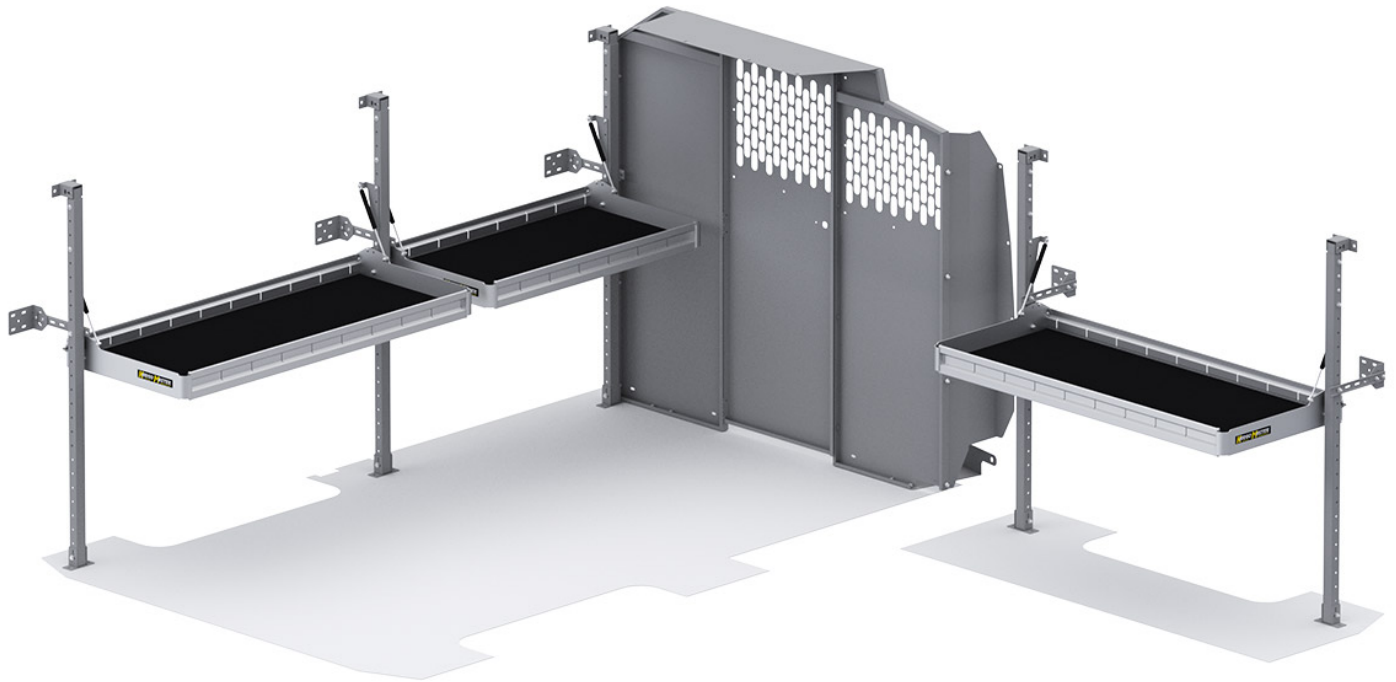

FOLDING SHELVES PACKAGE - METRIS 135" WB

Part # : 501ML

PACKAGE INCLUDES

ITEM	DESCRIPTION	QTY
48007	Folding Shelf - Leg	5
4064M	Partition Wing Kit - Metris	1
48487	Folding Shelf - Extra Shelf - 48" W x 20" D	2
48367	Folding Shelf - Extra Shelf - 36" W x 20" D	1
40640	Partition - Perforated - Transit & NV Low Roof, GM, Metris	1