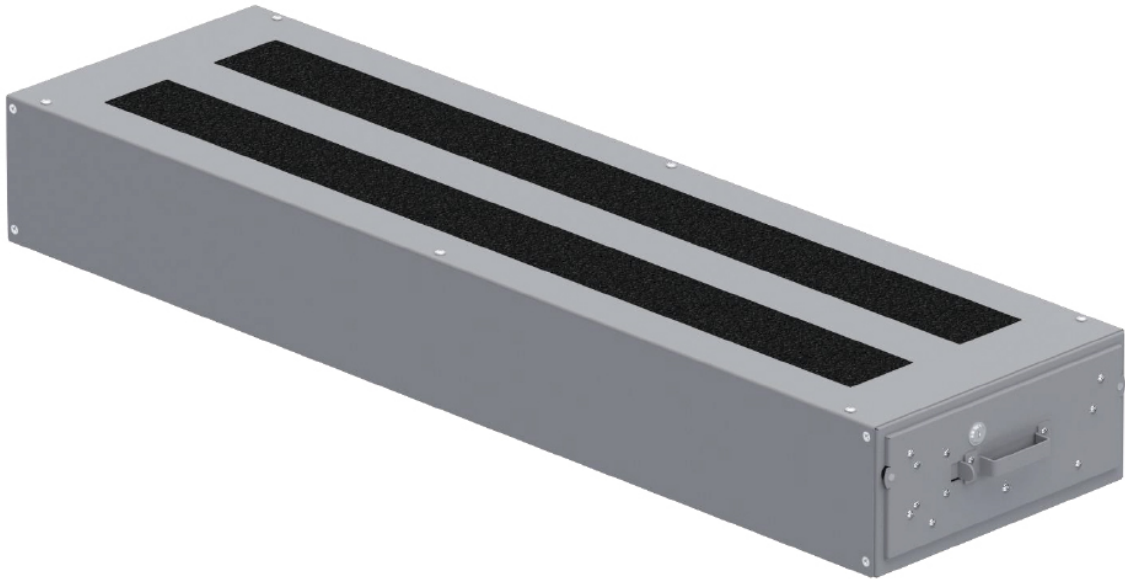

## **DRAWER UNIT - LONG HEAVY-DUTY - SINGLE DRAWER**

---

**Part # : 40251**

### **Drawer Unit - Long Heavy-Duty - Single Drawer**

*This heavy duty draw extends 52" to ensure ease of access for all your parts and equipment while standing outside your van.*

*The product includes plus nuts required for installation. Consider purchasing our Plus Nut Tool (#P9902) if you don't already have a plus nut installation tool.*

#### **Features:**

- Drawer comes with an automatic stop and is accessible from a standing position outside the van
- Heavy-duty 58" long single drawer cabinet can be installed on the floor behind the bulkhead (side-door pull out), or on the floor along or beneath shelving (rear-door pull out)
- Drawer units can be stacked on top of each other to add extra drawers
- 52" drawer extension provides ready and outside-the-van access
- Drawer has a 200 lb load capacity
- Unit includes one 5" deep drawer
- Includes 4 drawer dividers