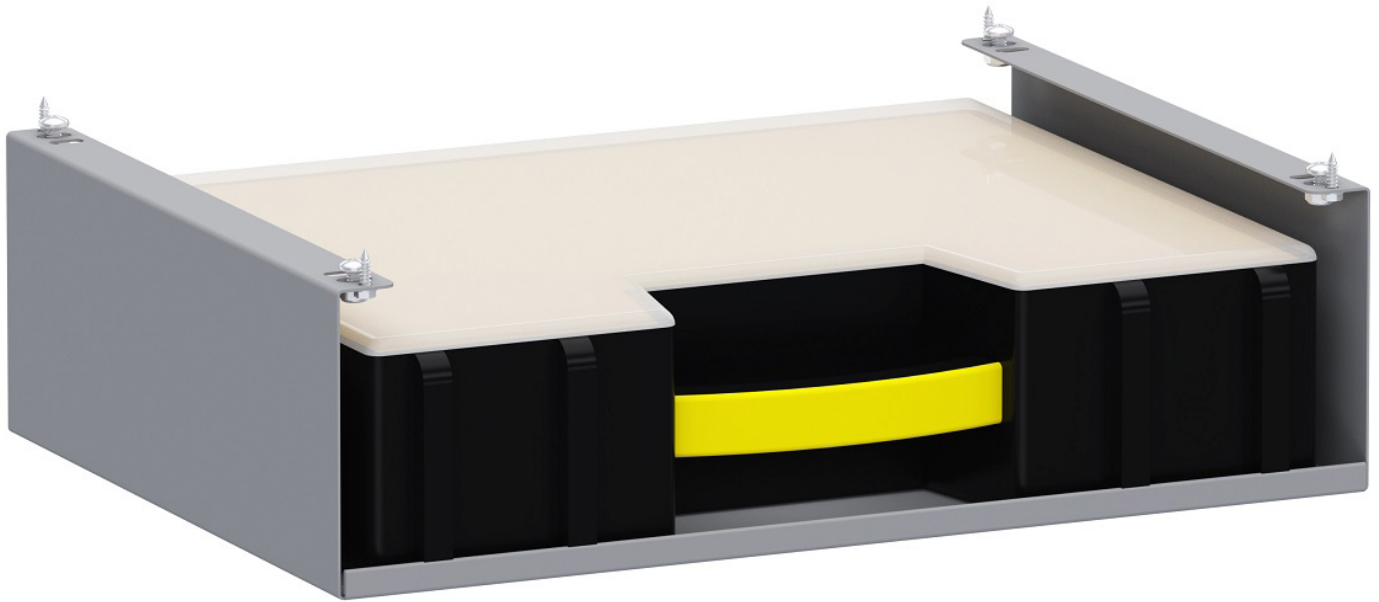

## **CARGO CASE SHELF BRACKET - 40351 NOT INCLUDED**

---

**Part # : 40391**

## **CARGO CASE SHELF BRACKET - CARGO CASE NOT INCLUDED**

The Cargo Case Shelf Bracket mounts to the bottom of Holman shelving to create a space to store Small and Large Cargo Cases 40350 and 40351. DOES NOT INCLUDE 40350 or 40351 Cargo Cases.

### **Features:**

- Bracket attaches to underside of all steel Holman shelves mounted "lip up"
- Creates more usable space to store Cargo Cases
- Supports Large (40351) and Small (40350) Cargo Cases