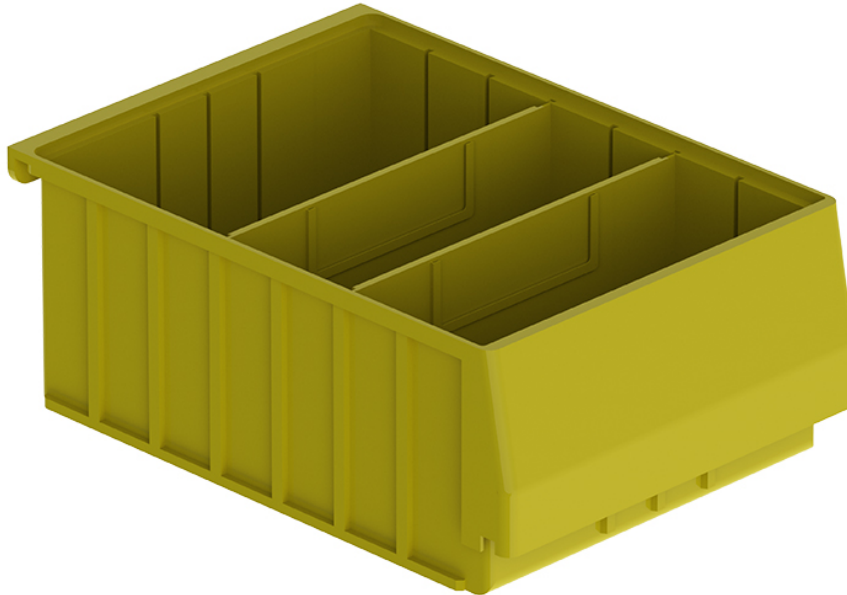

SMALL PARTS SHELF BIN - 10" W PLASTIC

Part # : 40311

10" W Plastic Shelf Bin

Stackable small parts bins

Features:

- 10" wide x 5.5" high x 13.75" deep
- Stackable design
- 2 dividers included for small parts organization
- Fits all standard 14" Holman shelves