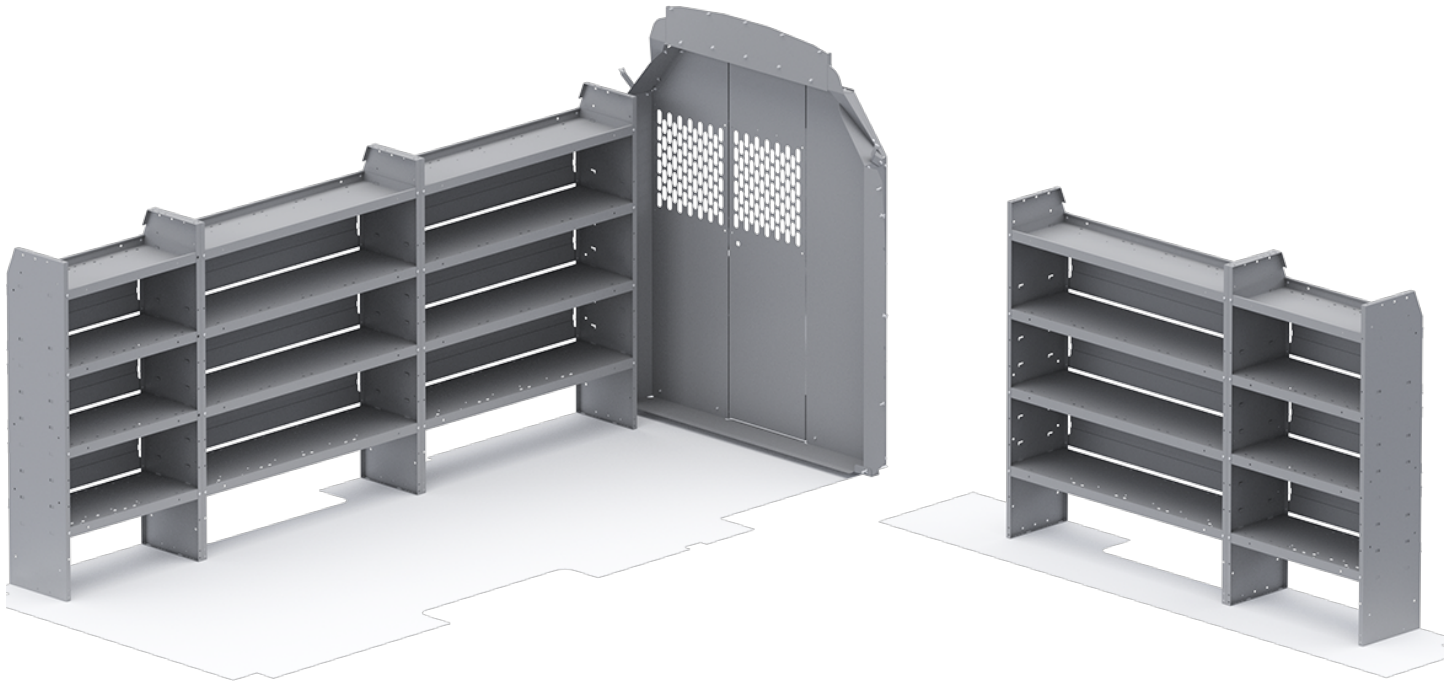

QUICK PACKAGE GO - TRANSIT 148" EXT WB HIGH ROOF

Part # : FFG-TLH

The ideal starter package, with a bulk head partition and three shelving units to get you quickly on the road. And your upfitter can easily add Holman brand accessories and options as your business grows.

Holman Quick Packages are only available from authorized Holman Distributors.

PACKAGE INCLUDES

ITEM	DESCRIPTION	QTY
40660	Partition - Perforated - Transit Mid/High Roof, Sprinter High Roof	1
40669TH	Partition Wing Kit - Transit High Roof - For use with 4066X partitions	1
48324	Shelf Unit - 32" W x 60" H x 14" D	2
48524	Shelf Unit - 52" W x 60" H x 14" D	3