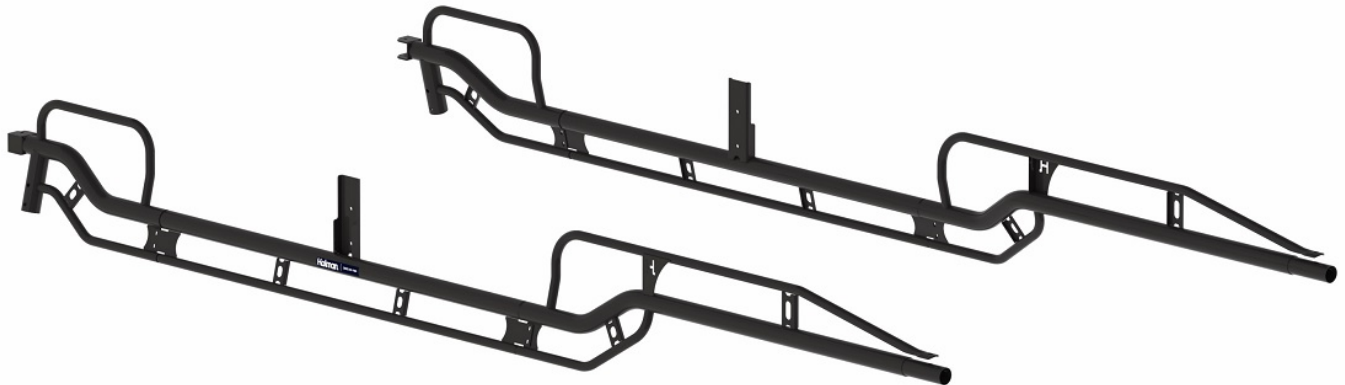

**THE PRO RACK SIDE CHANNEL KIT - FORKLIFT LOADABLE - LONG BED,
REGULAR CAB - NOT COMPATIBLE WITH PII PART NUMBERS**

Part # : 12202

The Pro Rack Side Channel Kit - Forklift Loadable | 8' Bed, Regular Cab | 8' Body, Regular Cab

The Pro Rack is a new line of heavy duty racks for full-size work trucks, service bodies, and platform bodies.

NOT COMPATIBLE WITH PRO II MODELS.

Vehicle Fitment:

2015-2023 Ford F-150	2009-2023 Ram 1500	2013-2023 Chevrolet Silverado 1500	8' Service Bodies
2011-2023 Ford F-250 F-350	2009-2023 Ram 2500 3500	2014-2023 Chevrolet Silverado 2500	8' Platform Bodies

Compatible Items:

- 12000 - The Pro Rack Leg & Crossbar Kit - Full-Size Trucks - 24" H Cab
- 12004 - The Pro Rack Leg & Crossbar Kit - Service Bodies | Black

- 12005 - The Pro Rack Leg & Crossbar Kit - Platform Bodies
- 12006 - The Pro Rack Leg & Crossbar Kit - Full-Size Trucks - 22" H Cab
- 31110 - Extra Crossbar for The Pro and Pro II Racks
- 31150 - Utility Hook for The Pro, Pro II, and Pro IV Racks
- 31170 - Emergency Light Mount Bracket for The Pro, Pro II, Pro IV, and Econo Racks
- 31490 - Retractable Ratchet Straps with Pro Rack Mount Brackets - 2" W x 7' L - Pair
- 31500 - Retractable Ratchet Straps with Pro Rack Mount Brackets - 1" W x 6' L - Pair