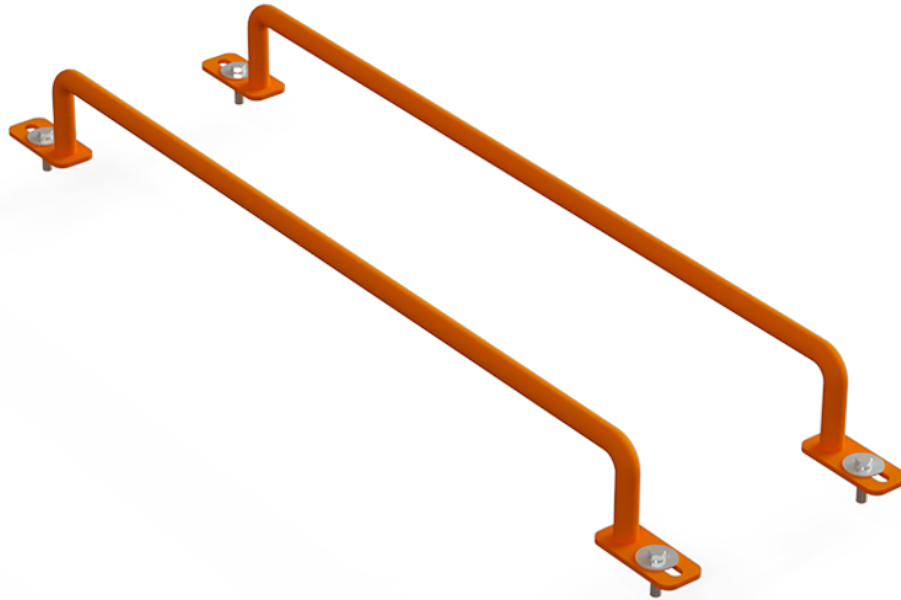

GRAB HANDLES - REAR DOOR - TRANSIT, GM, SPRINTER (PAIR)

Part # : 40451

Grab Handles - Rear Door - Transit, GM, Sprinter

The Holman Rear Door Safety Grab Handles are a reliable source of assistance for entering and exiting the rear door of your Ford Transit, GM, or Mercedes Sprinter cargo van.

The product includes plus nuts required for installation. Consider purchasing our Plus Nut Tool (#P9902) if you don't already have a plus nut installation tool.

Vehicle Fit

Ford Transit	Chevy Express/GMC Savana	Mercedes Sprinter
--------------	--------------------------	-------------------

Features:

- Heavy duty steel tube handle
- Quick install
- Orange powder coat finish
- All mounting brackets included
- Mounting Hardware Included