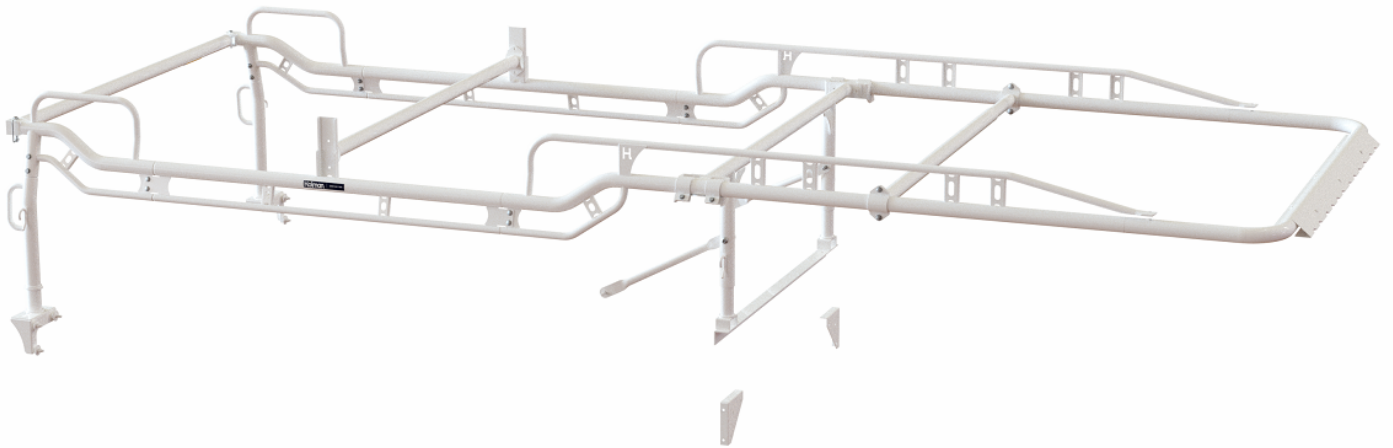

THE PRO RACK FULL KIT - SERVICE BODIES, FORKLIFT LOADABLE, 8' BODY, CREW CAB, WHITE - NOT COMPATIBLE WITH PII PART NUMBERS

Part # : 2SBF8CW

The Pro Rack Full Kit - Service Bodies - Forklift Loadable | 8' Body, Crew Cab | White

The Pro Rack is a new line of heavy duty racks for full-size work trucks, service bodies, and platform bodies.

NOT COMPATIBLE WITH PRO II MODELS.

Vehicle Fit

8' Service Bodies

Compatible Items:

- 70073 - Window Guard for Pro Service Body Racks - White
-

THE PRO RACK DIFFERENCE

Serious tradesmen use substantial tools. Holman racks are the top choice because they work hard and look great!

New Features

- Optional forklift loadable side rails to allow for safer and more efficient loading of the rack.
- Swing-out rear crossbar designed to ease the loading process
- More fitment options to fit every truck configuration including short bed and crew cab applications
- Adjustable front leg mounting to fit more vehicle applications with a single rack
- Improved foot mounting that reduces horizontal deflection and creates a stronger rack
- Easy entry grab handles mounted low on the rear for added support
- Wind deflector now included as standard

Returning Features

Industrial Grade Strength	Premium Powder Coat Finish	Professional Look	Other Features
<ul style="list-style-type: none"> • 2" dia. steel tube frame is the strongest available for modular racks. • 5" swaged joints are made for the toughest commercial 	<ul style="list-style-type: none"> • Zinc epoxy primed for superior corrosion protection. • Polyester marine-grade powder coat specially formulated to 	<ul style="list-style-type: none"> • Sleek "Flying Wedge" design. • Smooth round tube components. • Stylish gloss black. 	<ul style="list-style-type: none"> • High-strength rust-proof self-locking fasteners. • Holman Warranty.