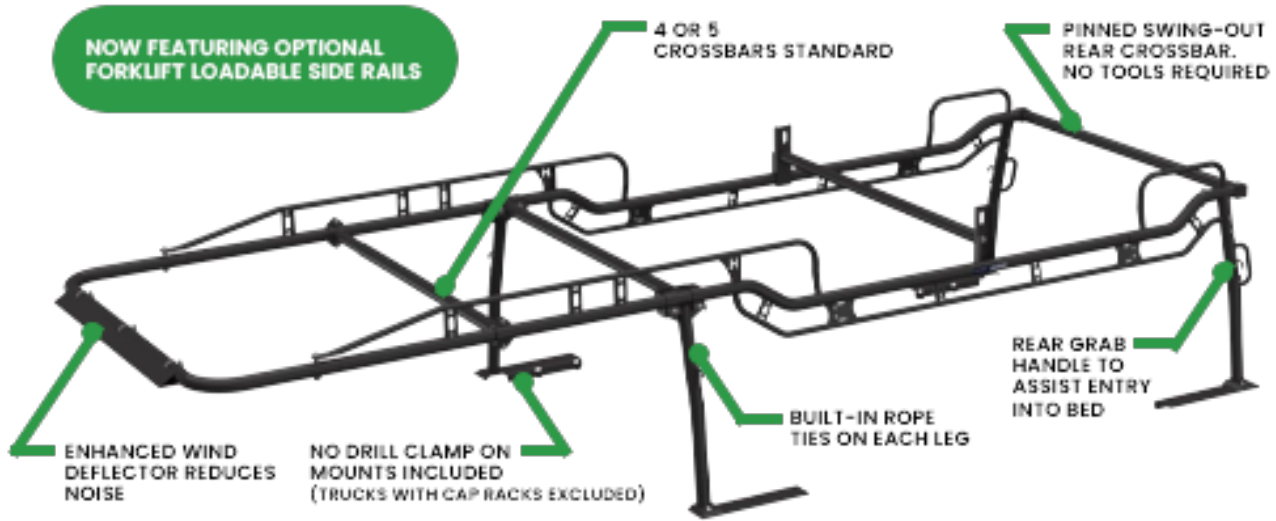

THE PRO RACK FULL KIT - SERVICE BODIES, FORKLIFT LOADABLE, 8' BODY, CREW CAB, WHITE - NOT COMPATIBLE WITH PII PART NUMBERS

Part # : 2SBF8CW

The Pro Rack Full Kit - Service Bodies - Forklift Loadable | 8' Body, Crew Cab | White

The Pro Rack is a new line of heavy duty racks for full-size work trucks, service bodies, and platform bodies.

NOT COMPATIBLE WITH PRO II MODELS.

Vehicle Fit

8' Service Bodies

Compatible Items:

- 70073 - Window Guard for Pro Service Body Racks - White
-

THE PRO RACK DIFFERENCE

Serious tradesmen use substantial tools. Holman racks are the top choice because they work hard and look great!

New Features

- Optional forklift loadable side rails to allow for safer and more efficient loading of the rack.
- Swing-out rear crossbar designed to ease the loading process
- More fitment options to fit every truck configuration including short bed and crew cab applications
- Adjustable front leg mounting to fit more vehicle applications with a single rack
- Improved foot mounting that reduces horizontal deflection and creates a stronger rack
- Easy entry grab handles mounted low on the rear for added support
- Wind deflector now included as standard

Returning Features

Industrial Grade Strength	Premium Powder Coat Finish	Professional Look	Other Features
<ul style="list-style-type: none"> • 2" dia. steel tube frame is the strongest available for modular racks. • 5" swaged joints are made for the toughest commercial 	<ul style="list-style-type: none"> • Zinc epoxy primed for superior corrosion protection. • Polyester marine-grade powder coat specially formulated to 	<ul style="list-style-type: none"> • Sleek "Flying Wedge" design. • Smooth round tube components. • Stylish gloss black. 	<ul style="list-style-type: none"> • High-strength rust-proof self-locking fasteners. • Holman Warranty.