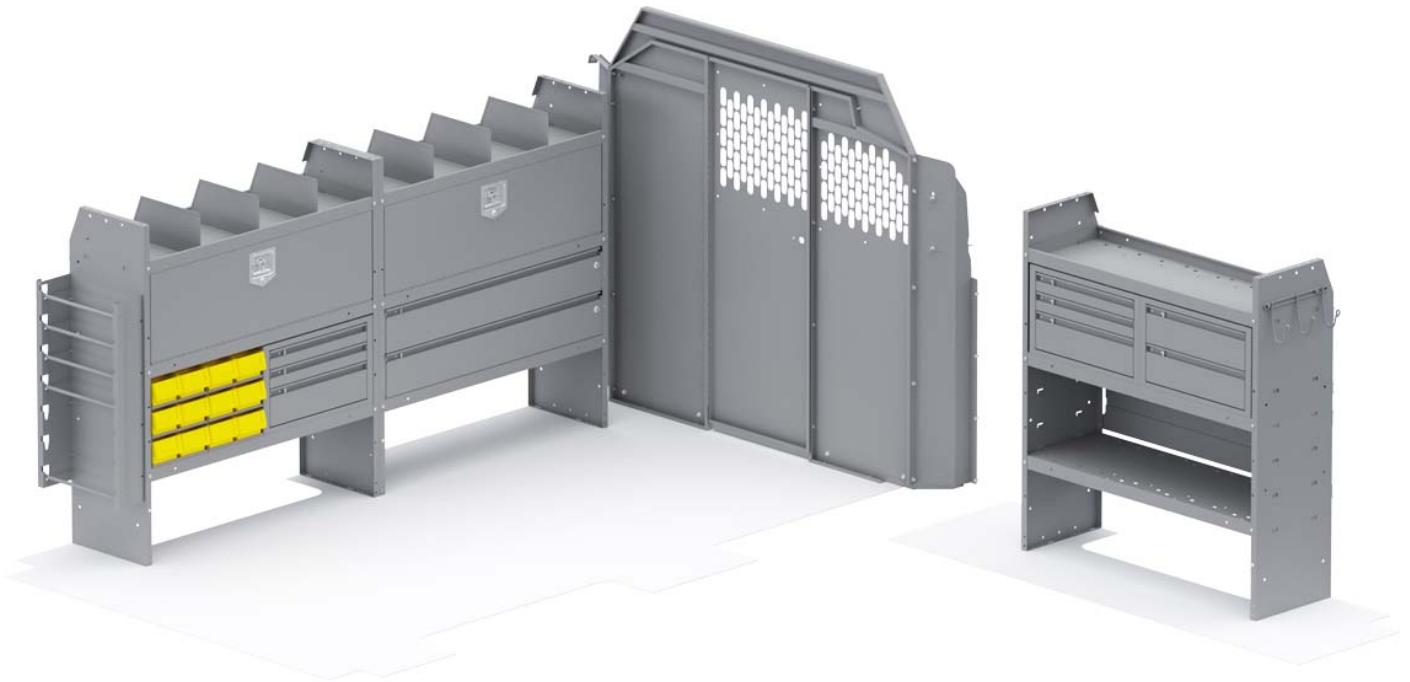

ELECTRICAL CONTRACTOR VAN PACKAGE - TRANSIT LOW ROOF 130" WHEELBASE

Part # : 53TRL

BUILT TO WORK LIKE YOU DO

Holman Van Interior Packages take the guess work out of where to begin uplifting your cargo van. With our strong easily adjustable shelving, partitions and accessories, our van packages have everything you need to put your van to work. Our professional designers and product engineers have created customized van packages for specific service categories to help you easily outfit a van based on input from experienced industry tradesmen.

- **Strong** - Holman shelves are built to last using the strongest steel and aluminum available.
- **Customizable** - Build and configure your interior your way. With options and accessories, your van will work how you want it to work.
- **Organized** - Nothing is more frustrating than not being able to find what you need. Our interior organizers will keep everything in it's place. Securely.
- **Guaranteed** - Holman Warranty

PACKAGE INCLUDES

ITEM	DESCRIPTION	QTY
40640	Partition - Perforated - Transit & NV Low Roof, GM, Metris	1
48420	Shelf Unit - 42" W x 46" H x 14" D	3
40070	Drawer Cabinet - 2 Drawers	1
40080	Drawer Cabinet - 3 Drawers	2
40230	Wire Reel Holder - 5 Spindle	1
40060	Hook - 3 Prong "J"	1
40030	Shelf Dividers 6" Tall (Set of 6)	1
40341	Small Parts Bins (40331) In Steel Shelf Cabinet - 6 Bins	2
48142	Drawer - Locking Shelf Drawer 42" W	2
40010	Shelf Door Kit 42" W	2
40649TL	Partition Wing Kit - Transit Low Roof	1