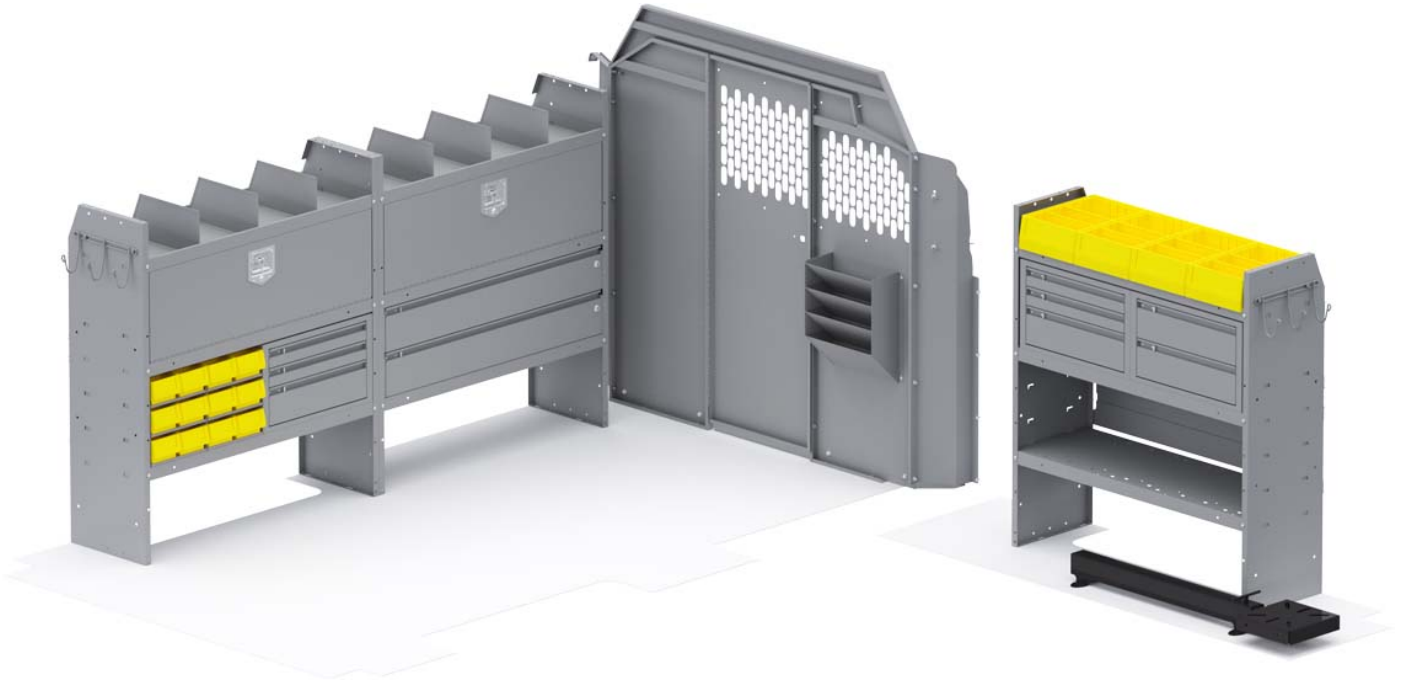

PLUMBING VAN PACKAGE - TRANSIT LOW ROOF 130" WHEELBASE

Part # : 55TRL

BUILT TO WORK LIKE YOU DO

Holman Van Interior Packages take the guess work out of where to begin uplifting your cargo van. With our strong easily adjustable shelving, partitions and accessories, our van packages have everything you need to put your van to work. Our professional designers and product engineers have created customized van packages for specific service categories to help you easily outfit a van based on input from experienced industry tradesmen.

- **Strong** - Holman shelves are built to last using the strongest steel and aluminum available.
- **Customizable** - Build and configure your interior your way. With options and accessories, your van will work how you want it to work.
- **Organized** - Nothing is more frustrating than not being able to find what you need. Our interior organizers will keep everything in it's place. Securely.
- **Guaranteed** - Holman Warranty

PACKAGE INCLUDES

ITEM	DESCRIPTION	QTY
40270	Hanging File Holder	1
40030	Shelf Dividers 6" Tall (Set of 6)	1
40311	Small Parts Shelf Bin - 10" W Plastic	4
40070	Drawer Cabinet - 2 Drawers	1
40080	Drawer Cabinet - 3 Drawers	2
40060	Hook - 3 Prong "J"	2
40341	Small Parts Bins (40331) In Steel Shelf Cabinet - 6 Bins	2
40490	Sliding Vise Mount	1
40640	Partition - Perforated - Transit & NV Low Roof, GM, Metris	1
40649TL	Partition Wing Kit - Transit Low Roof	1
48420	Shelf Unit - 42" W x 46" H x 14" D	3
40010	Shelf Door Kit 42" W	2
48142	Drawer - Locking Shelf Drawer 42" W	2