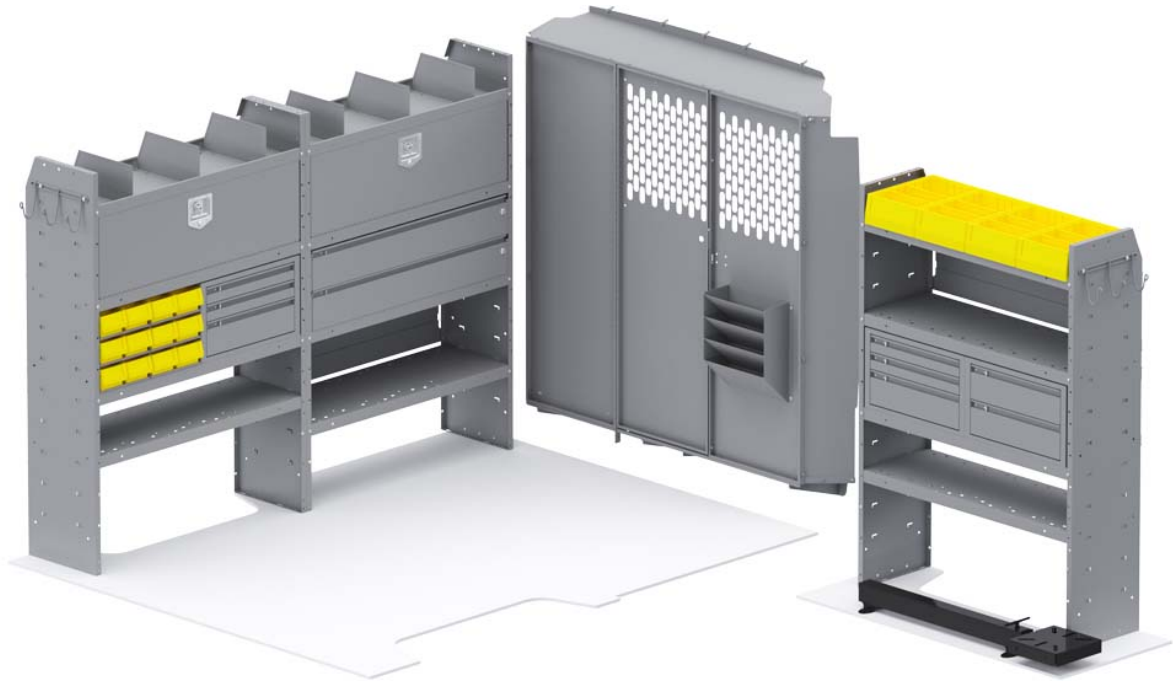

## PLUMBING VAN PACKAGE - PROMASTER STANDARD/HIGH ROOF 118" WHEELBASE

---

Part # : 55PMX

## BUILT TO WORK LIKE YOU DO

Holman Van Interior Packages take the guess work out of where to begin uplifting your cargo van. With our strong easily adjustable shelving, partitions and accessories, our van packages have everything you need to put your van to work. Our professional designers and product engineers have created customized van packages for specific service categories to help you easily outfit a van based on input from experienced industry tradesmen.

- **Strong** - Holman shelves are built to last using the strongest steel and aluminum available.
- **Customizable** - Build and configure your interior your way. With options and accessories, your van will work how you want it to work.
- **Organized** - Nothing is more frustrating than not being able to find what you need. Our interior organizers will keep everything in it's place. Securely.
- **Guaranteed** - Holman Warranty

**PACKAGE INCLUDES**

<b>ITEM</b>	<b>DESCRIPTION</b>	<b>QTY</b>
40651	Partition - Perforated - Sprinter Std Roof, NV High Roof, ProMaster Std/High/Super High Roof	1
4064P	Partition Wing Kit - ProMaster Std/High/Super High Roof	1
40060	Hook - 3 Prong "J"	2
40270	Hanging File Holder	1
40311	Small Parts Shelf Bin - 10" W Plastic	4
40010	Shelf Door Kit 42" W	2
40070	Drawer Cabinet - 2 Drawers	1
40080	Drawer Cabinet - 3 Drawers	2
40341	Small Parts Bins (40331) In Steel Shelf Cabinet - 6 Bins	2
40490	Sliding Vise Mount	1
48424	Shelf Unit - 42" W x 60" H x 14" D	3
48142	Drawer - Locking Shelf Drawer 42" W	2
40030	Shelf Dividers 6" Tall (Set of 6)	1