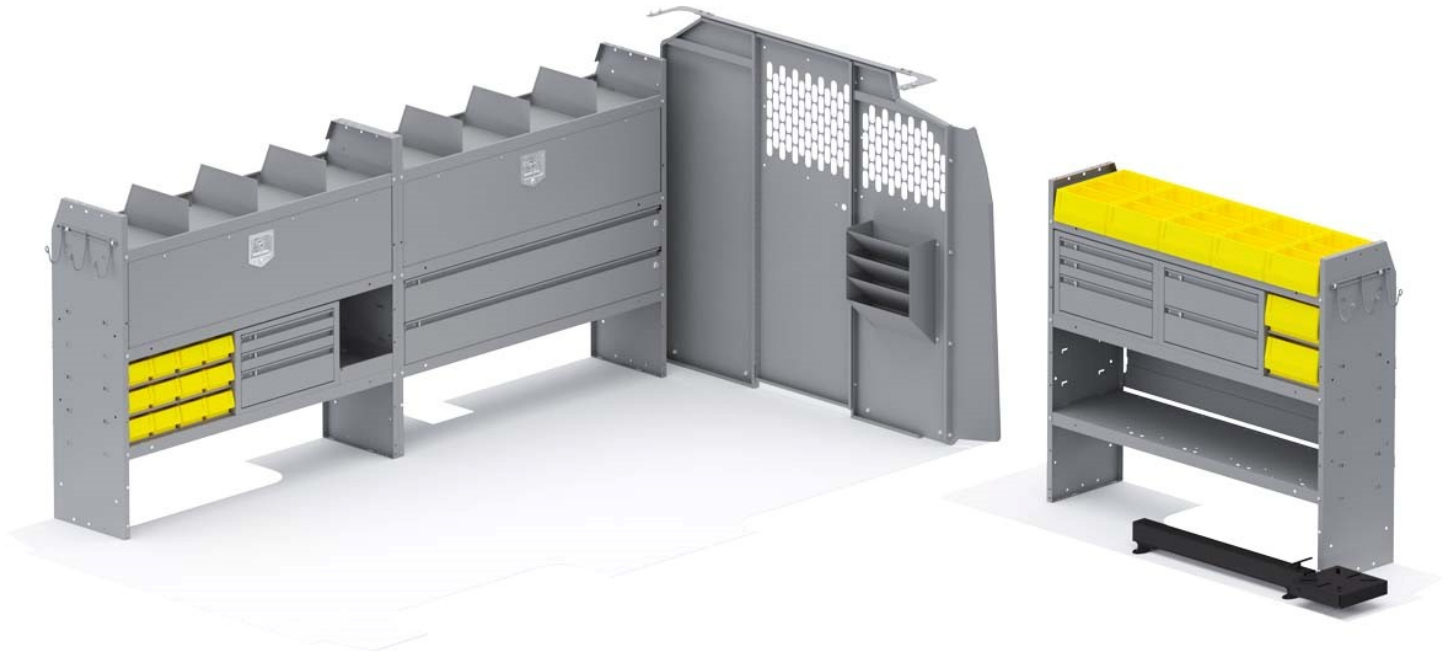

PLUMBING VAN PACKAGE - GM 155" WHEELBASE

Part # : 55GML

CUSTOMIZE TO THE WAY YOU WORK

BUILT TO WORK LIKE YOU DO

Holman Van Interior Packages take the guess work out of where to begin uplifting your cargo van. With our strong easily adjustable shelving, partitions and accessories, our van packages have everything you need to put your van to work. Our professional designers and product engineers have created customized van packages for specific service categories to help you easily outfit a van based on input from experienced industry tradesmen.

- **Strong** - Holman shelves are built to last using the strongest steel and aluminum available.
- **Customizable** - Build and configure your interior your way. With options and accessories, your van will work how you want it to work.
- **Organized** - Nothing is more frustrating than not being able to find what you need. Our interior organizers will keep everything in it's place. Securely.
- **Guaranteed** - Holman Warranty

PACKAGE INCLUDES

ITEM	DESCRIPTION	QTY
40030	Shelf Dividers 6" Tall (Set of 6)	1
40311	Small Parts Shelf Bin - 10" W Plastic	5
40070	Drawer Cabinet - 2 Drawers	1
40080	Drawer Cabinet - 3 Drawers	2
40060	Hook - 3 Prong "J"	2
40342	Large Parts Bins (40311) In Steel Shelf Cabinet - 2 Bins	1
40490	Sliding Vise Mount	1
40040	Shelf Door Kit 52" W	2
48190	Shelf Lip 10" L x 2.75" H	1
48152	Drawer - Locking Shelf Drawer 52" W	2
40341	Small Parts Bins (40331) In Steel Shelf Cabinet - 6 Bins	2
406GM	Partition Wing Kit - GM	1
48520	Shelf Unit - 52" W x 46" H x 14" D	3
40270	Hanging File Holder	1
40640	Partition - Perforated - Transit & NV Low Roof, GM, Metris	1