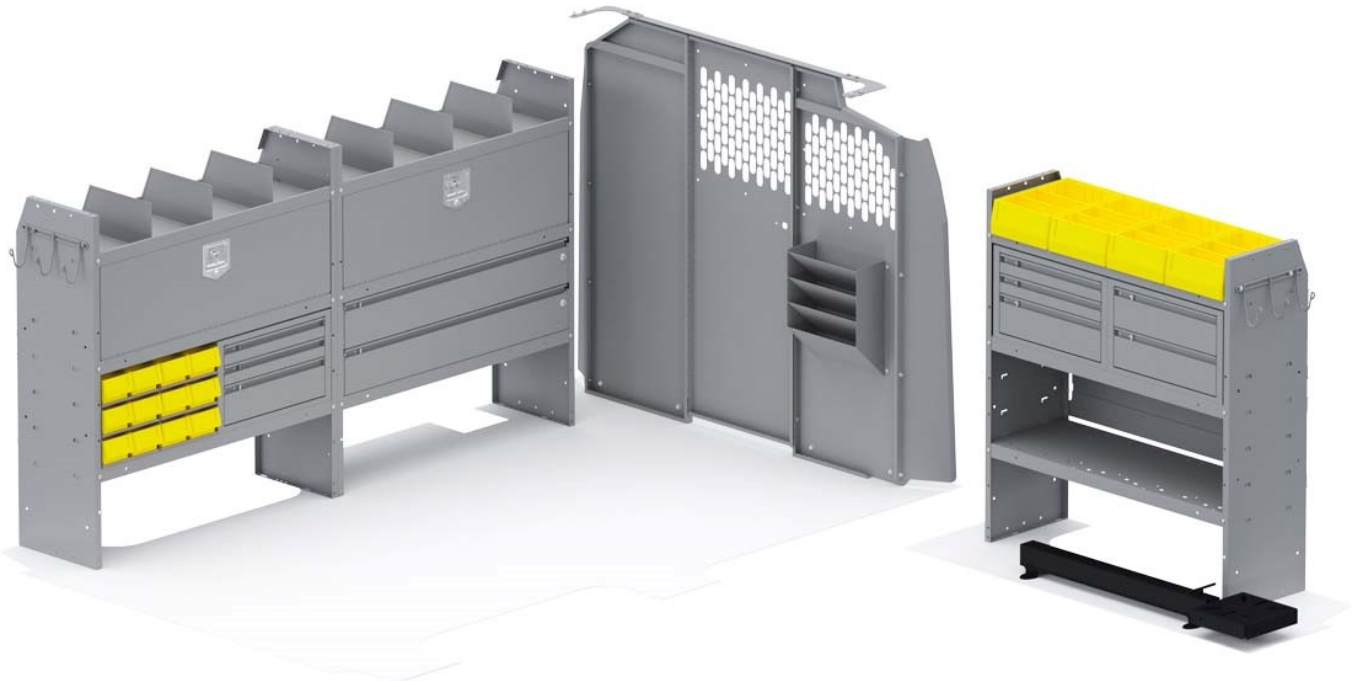

## PLUMBING VAN PACKAGE - GM 135" WHEELBASE

---

Part # : 55GMS

## BUILT TO WORK LIKE YOU DO

Holman Van Interior Packages take the guess work out of where to begin uplifting your cargo van. With our strong easily adjustable shelving, partitions and accessories, our van packages have everything you need to put your van to work. Our professional designers and product engineers have created customized van packages for specific service categories to help you easily outfit a van based on input from experienced industry tradesmen.

- **Strong** - Holman shelves are built to last using the strongest steel and aluminum available.
- **Customizable** - Build and configure your interior your way. With options and accessories, your van will work how you want it to work.
- **Organized** - Nothing is more frustrating than not being able to find what you need. Our interior organizers will keep everything in it's place. Securely.
- **Guaranteed** - Holman Warranty

**PACKAGE INCLUDES**

<b>ITEM</b>	<b>DESCRIPTION</b>	<b>QTY</b>
40030	Shelf Dividers 6" Tall (Set of 6)	1
406GM	Partition Wing Kit - GM	1
40070	Drawer Cabinet - 2 Drawers	1
40080	Drawer Cabinet - 3 Drawers	2
40060	Hook - 3 Prong "J"	2
40270	Hanging File Holder	1
40490	Sliding Vise Mount	1
40311	Small Parts Shelf Bin - 10" W Plastic	4
40640	Partition - Perforated - Transit & NV Low Roof, GM, Metris	1
48420	Shelf Unit - 42" W x 46" H x 14" D	3
40341	Small Parts Bins (40331) In Steel Shelf Cabinet - 6 Bins	2
40010	Shelf Door Kit 42" W	2
48142	Drawer - Locking Shelf Drawer 42" W	2