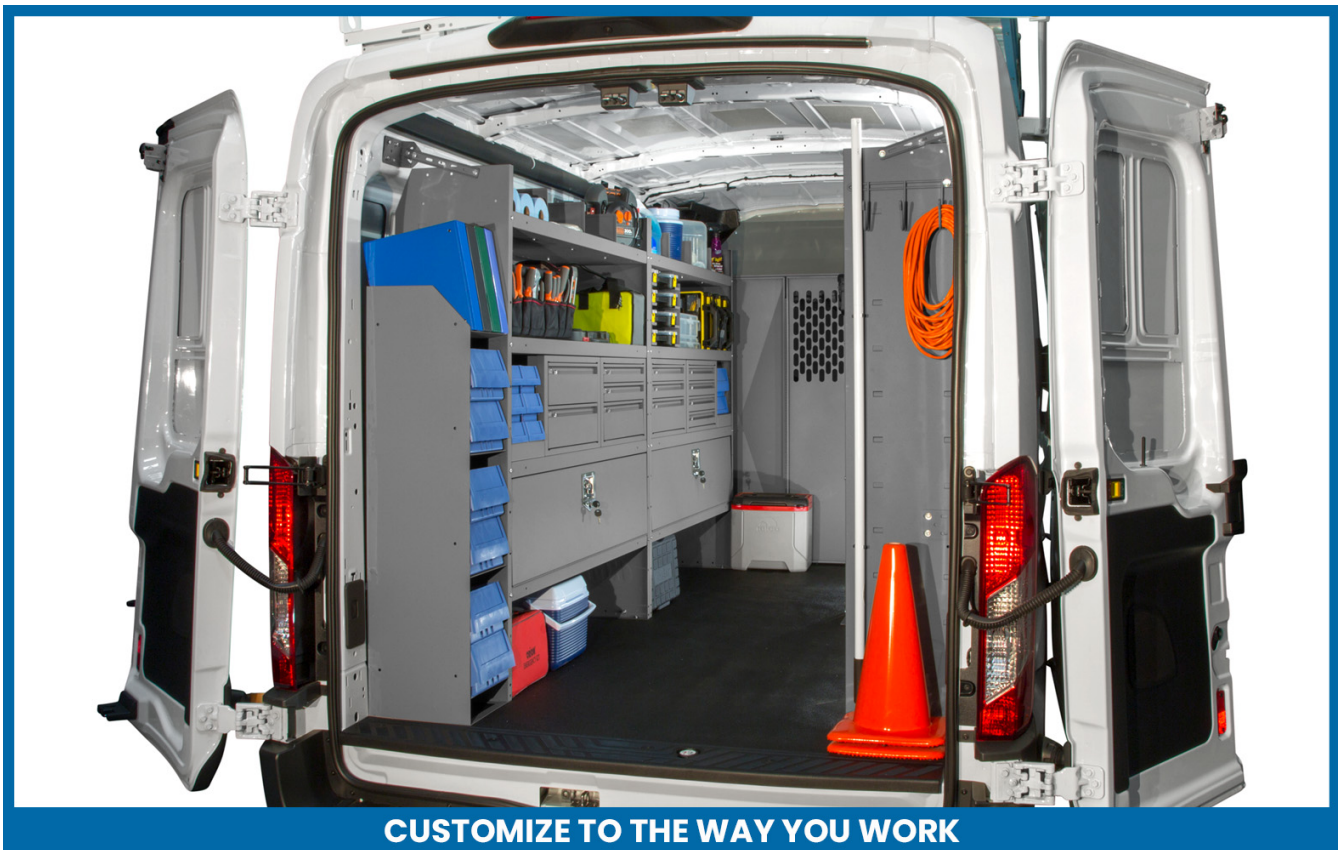

## PLUMBING VAN PACKAGE - GM 135" WHEELBASE

---

Part # : 55GMS

## BUILT TO WORK LIKE YOU DO

Holman Van Interior Packages take the guess work out of where to begin uplifting your cargo van. With our strong easily adjustable shelving, partitions and accessories, our van packages have everything you need to put your van to work. Our professional designers and product engineers have created customized van packages for specific service categories to help you easily outfit a van based on input from experienced industry tradesmen.

- **Strong** - Holman shelves are built to last using the strongest steel and aluminum available.
- **Customizable** - Build and configure your interior your way. With options and accessories, your van will work how you want it to work.
- **Organized** - Nothing is more frustrating than not being able to find what you need. Our interior organizers will keep everything in it's place. Securely.
- **Guaranteed** - Holman Warranty