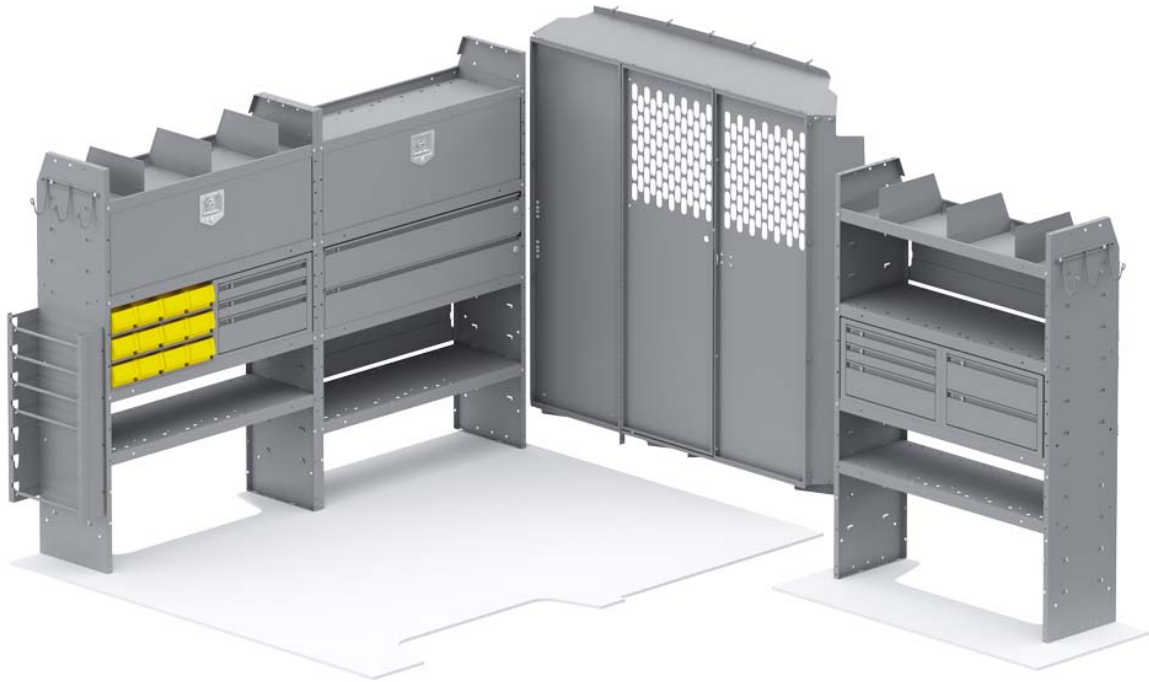

## ELECTRICAL CONTRACTOR VAN PACKAGE - PROMASTER STANDARD ROOF 118" WHEELBASE

---

Part # : 53PMX

**CUSTOMIZE TO THE WAY YOU WORK**

## **BUILT TO WORK LIKE YOU DO**

Holman Van Interior Packages take the guess work out of where to begin uplifting your cargo van. With our strong easily adjustable shelving, partitions and accessories, our van packages have everything you need to put your van to work. Our professional designers and product engineers have created customized van packages for specific service categories to help you easily outfit a van based on input from experienced industry tradesmen.

- **Strong** - Holman shelves are built to last using the strongest steel and aluminum available.
- **Customizable** - Build and configure your interior your way. With options and accessories, your van will work how you want it to work.
- **Organized** - Nothing is more frustrating than not being able to find what you need. Our interior organizers will keep everything in it's place. Securely.
- **Guaranteed** - Holman Warranty

**PACKAGE INCLUDES**

<b>ITEM</b>	<b>DESCRIPTION</b>	<b>QTY</b>
40651	Partition - Perforated - Sprinter Std Roof, NV High Roof, ProMaster Std/High/Super High Roof	1
4064P	Partition Wing Kit - ProMaster Std/High/Super High Roof	1
40060	Hook - 3 Prong "J"	2
40230	Wire Reel Holder - 5 Spindle	1
40030	Shelf Dividers 6" Tall (Set of 6)	1
40010	Shelf Door Kit 42" W	2
40070	Drawer Cabinet - 2 Drawers	1
40080	Drawer Cabinet - 3 Drawers	2
48142	Drawer - Locking Shelf Drawer 42" W	2
40341	Small Parts Bins (40331) In Steel Shelf Cabinet - 6 Bins	2
48424	Shelf Unit - 42" W x 60" H x 14" D	3