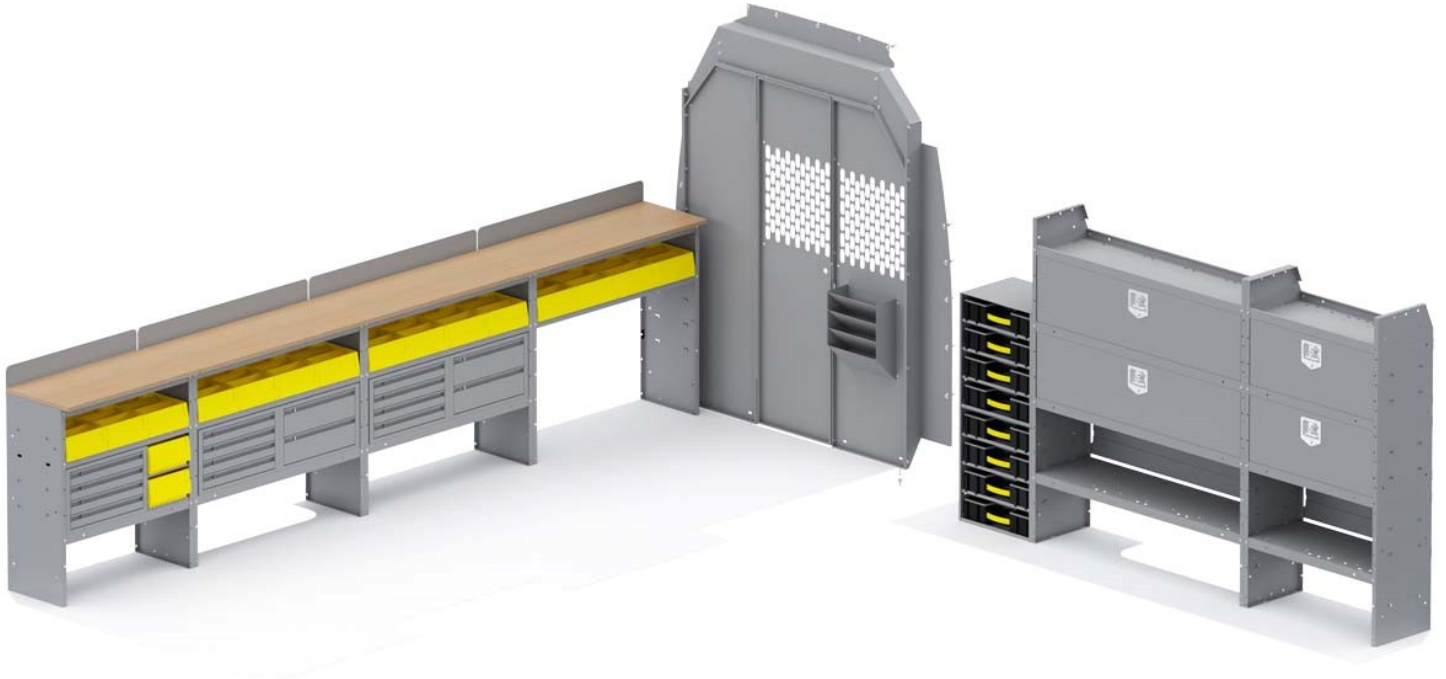

LOCKSMITH VAN PACKAGE - SPRINTER HIGH ROOF 170" WHEELBASE

Part # : 50SLH

BUILT TO WORK LIKE YOU DO

Holman Van Interior Packages take the guess work out of where to begin uplifting your cargo van. With our strong easily adjustable shelving, partitions and accessories, our van packages have everything you need to put your van to work. Our professional designers and product engineers have created customized van packages for specific service categories to help you easily outfit a van based on input from experienced industry tradesmen.

- **Strong** - Holman shelves are built to last using the strongest steel and aluminum available.
- **Customizable** - Build and configure your interior your way. With options and accessories, your van will work how you want it to work.
- **Organized** - Nothing is more frustrating than not being able to find what you need. Our interior organizers will keep everything in it's place. Securely.
- **Guaranteed** - Holman Warranty

PACKAGE INCLUDES

ITEM	DESCRIPTION	QTY
40669SH	Partition Wing Kit - Sprinter High Roof - For Use With 4066X Partitions	1
48524	Shelf Unit - 52" W x 60" H x 14" D	1
40070	Drawer Cabinet - 2 Drawers	2
40090	Drawer Cabinet - 4 Drawers	3
40270	Hanging File Holder	1
40342	Large Parts Bins (40311) In Steel Shelf Cabinet - 2 Bins	1
40311	Small Parts Shelf Bin - 10" W Plastic	15
48423	Shelf Unit - 42" W x 36" H x 14" D	3
40532	Workbench Top w/ Backsplash - 32"W - Use with 48322 or 48323.	1
40542	Workbench Top w/ Backsplash - 42"W - Use with 48422 or 48423	3
40660	Partition - Perforated - Transit Mid/High Roof, Sprinter High Roof	1
40040	Shelf Door Kit 52" W	2
40020	Shelf Door Kit 32" W	2
40190	Cargo Case Cabinet - Includes 4 Cargo Cases (40351)	2
48324	Shelf Unit - 32" W x 60" H x 14" D	1
48323	Shelf Unit - 32" W x 36" H x 14" D	1